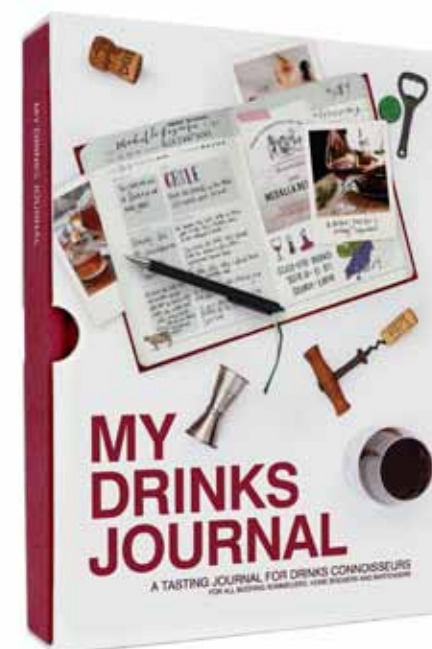

Item Code: SK TIDYCHIMP1

Bar Games Beer Mats

This set of 30 different mats contains all kinds of drinking games, puzzles, quizzes and tricks

Pack Size: 24

Product in pack: W96 x H130 x D35mm / W3.78 x H5.12 x D1.38in

- 4 oz hip flask concealed inside a hard-backed 'Good Book'.
- Space to write a message on the inside cover.
- Flask suitable for engraving.

Pack Size: 12

Product in pack: W105 x H145 x D22mm • W4.13 x H5.71 x D0.87in

Item Code: Fancy Black: SK FLASKBOOK1
Item Code: Fancy White: SK FLASKBOOK2
Item Code: Simple Black: FLASKBOOK4

MY DRINKS JOURNAL

My Drinks Journal

- Write your own tasting notes for wine, beer, spirits and cocktails.
- Discover, rate and remember your favourite drinks.
- Easy to read introduction with illustrated hints & tips, food pairings, maps and more.

Pack Size: 6

Product in pack: W163 x H227 x D28mm • W6.37 x H9.64 x D3.34in

Item Code: SK MYDRINKS1

Fridge Magnet Bottle Opener

- Sticks to your fridge and opens bottles.
- You will love the convenience of opening bottles on the front of your fridge.
- Super strong magnet allows for easy one handed operation.