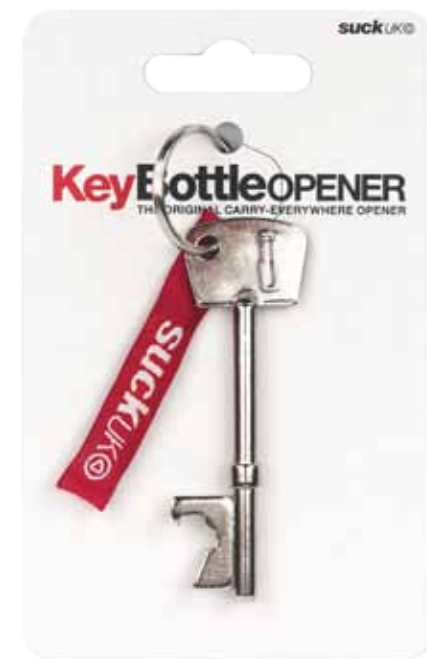

Code: SK SENDASOUND1

5 060576 591888 >
 SK SENDASOUND1
 Send a Sound Message - Mix Tape

UPC/EAN CODE: 5-060576-591888

good
design
works

Leather Luggage Tag

Simply wrap the tag around your handle and you're ready to fly.

Pack Size: 12

Code: GW LUGGAGETAG1

5 060043 069414 >
LUGGAGETAG1
Leather Luggage Tag

UPC/EAN CODE: 5-060043-069414

Key Bottle Opener

- Looks like a regular key - opens bottles.
- Compact, subtle and incredibly useful.
- A modern design classic in its own lifetime!