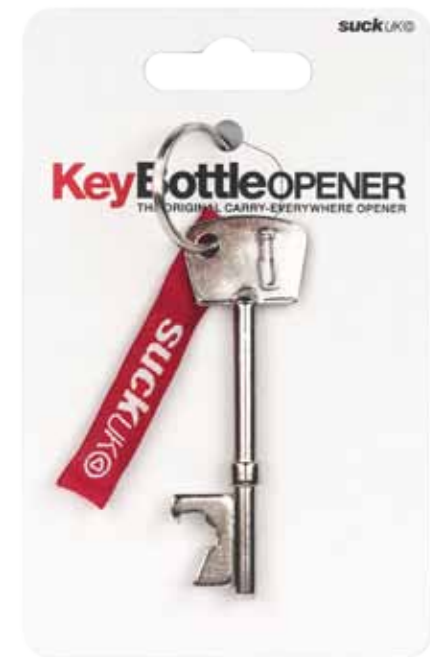

Key Bottle Opener

- Looks like a regular key - opens bottles.
- Compact, subtle and incredibly useful.
- A modern design classic in its own lifetime!

Pack Size: 25

Product in pack: W80 x H125 x D12mm • W3.15 x H4.92 x 0.47in

Item Code: SK KEY01