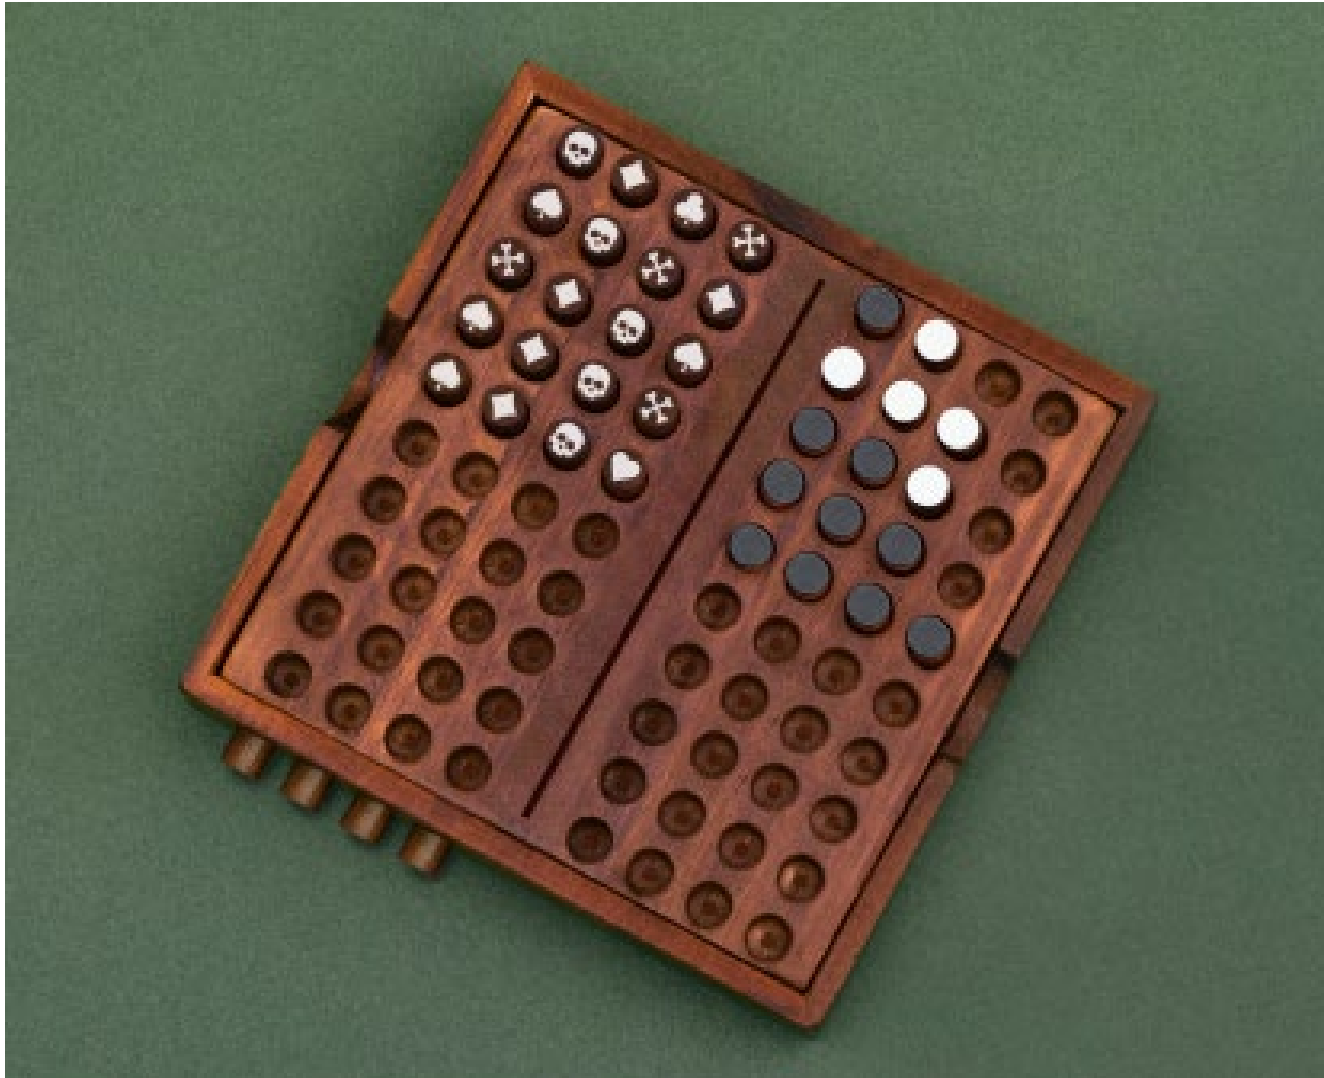

Codebreaker

- Deluxe wooden two-player strategy game
- Includes 102 wooden playing pegs
- All in one design, the box is the playing board

Pack Size: 12

Product in pack: W140 x H140x D25mm • W5.51 x H5.51 x D0.98in

Item Code: LK IAGCB