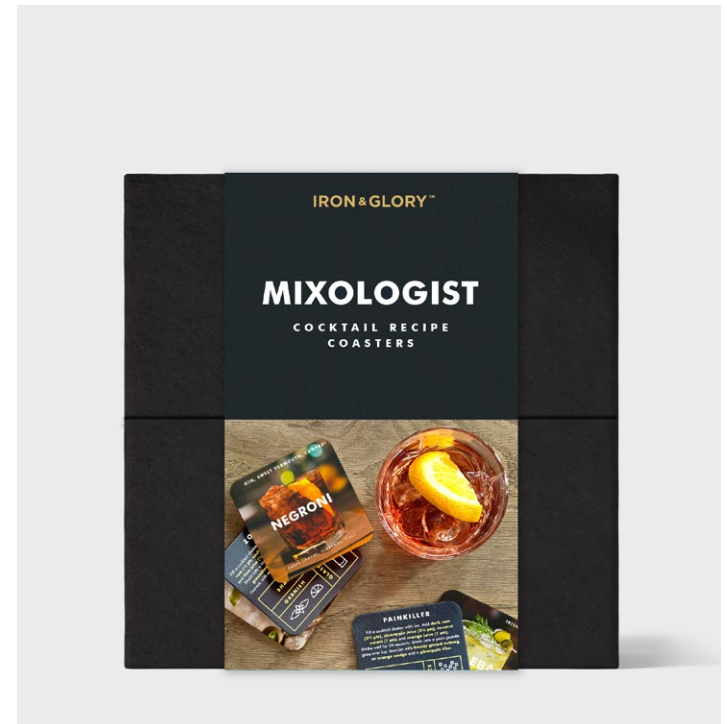

Mixologist

- 48 recipe cards with full colour photography.
- Includes 6 blanks for your own creations.
- Made from heavy duty 'beer mat' paperboard.

Pack Size: 12

Product in pack: W100 x H100x D60mm • W3.9 x H3.9 x D2.4in

Item Code: LK IAGMO