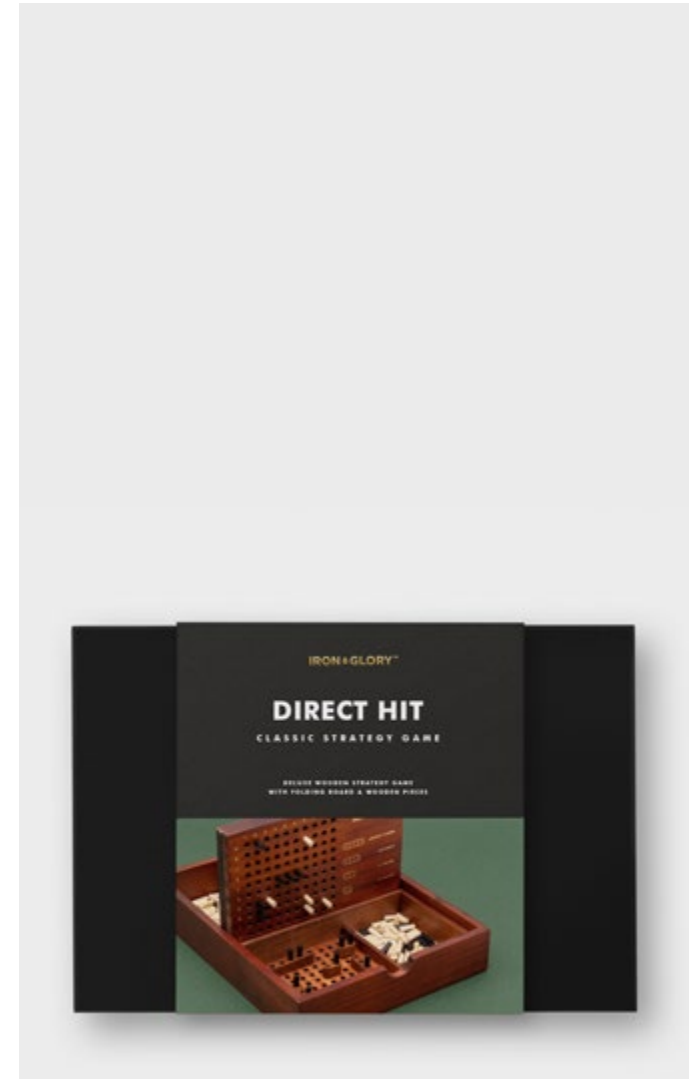

Direct Hit

- Deluxe two player wooden board game
- Includes 240 hit and miss pegs and 12 ships
- All in one design, the box is the playing board

Pack Size: 6

Product in pack: W280 x H55 x D220mm • W11.6 x H2.1 x D8.66in

Item Code: LK IAGDH