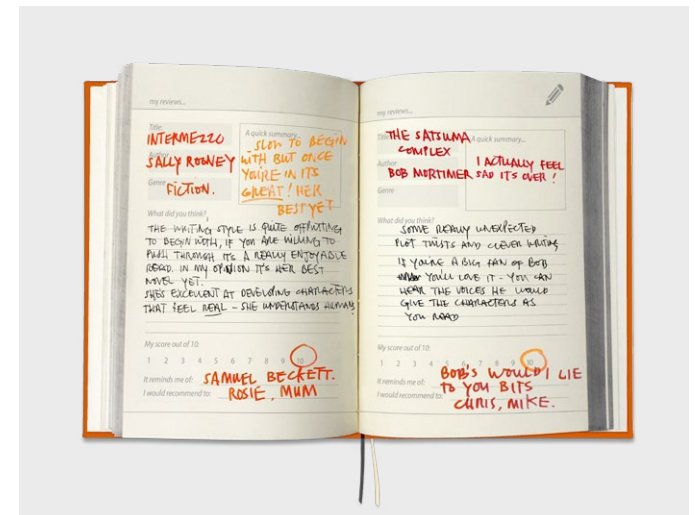

My Book Reviews

- Create your own book reviews
- Template pages with space for over 80 reviews
- Sections for photographs and clippings

Pack Size: 6

Product in pack: W165 x H228 x D37 mm • W6.5 x H9 x D1.5 in

Code: SK MYBOOKS1