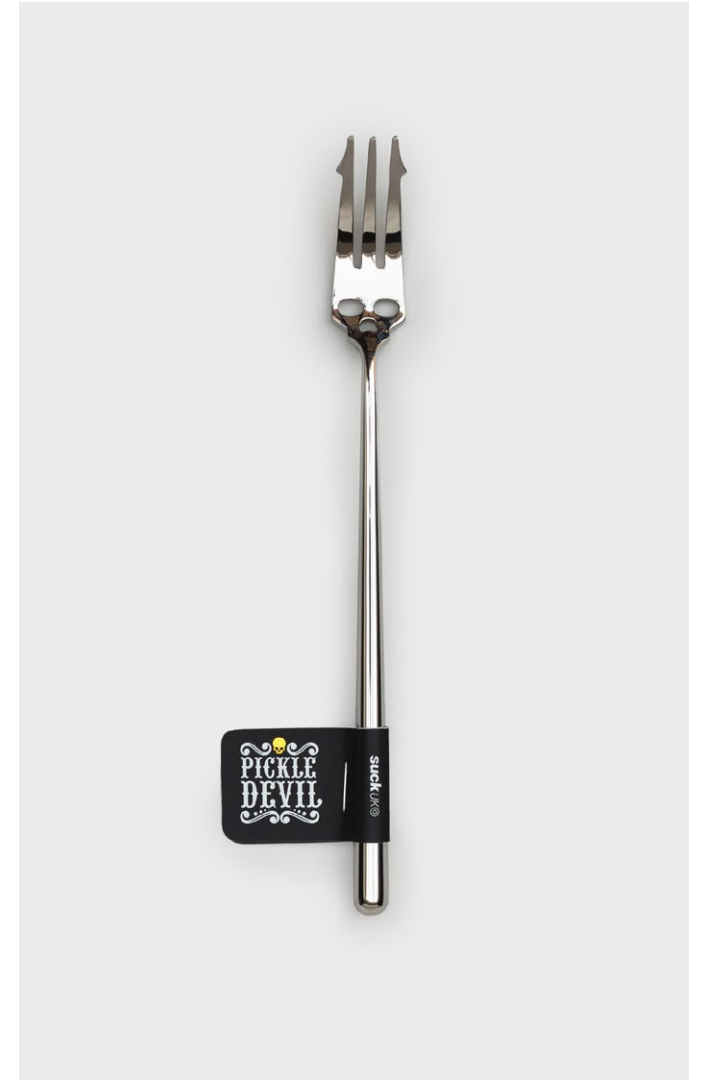

Product in pack: W90 x H120 x D90mm • W3.5 x H4.7 x D3.5in

Item Code: SK BOPOOLBALL8

Ring Pull Bottle Opener

- Crack open a drink with this supersized ring-pull bottle opener.
- Polished stainless steel.
- Fully recycled paper pack.

Pack Size: 12

Product in pack: W125 x H125 x D10mm • W4.9 x H4.9 x D0.3in

Item Code: SK BORINGPULL1

PICKLE FORK

- Skull pickle fork
- Polished high-grade stainless steel
- Printed tag with gold foil

Pack Size: 12