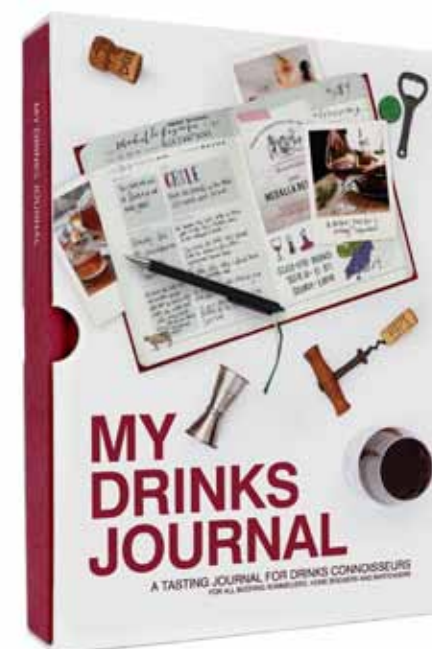

Pack Size: 6

Product in pack: W155 x H189 x D24mm • W6.10 x H7.44 x D0.94in

Item Code: SK SCALESBOOK1

My Family Cook Book

- Blank cookbook for your family's recipes.
- Template pages with space for over 80 recipes.
- Sections for photographs and clippings, beautiful hardbound book with cloth covers.

Pack Size: 6

Product in pack: W163 x H227 x D28mm • W6.37 x H9.64 x D3.34in

Item Code: Red: SK MYRECIPES1
Item Code: Black: SK MYRECIPES2

My Baking Journal

- The cook book you write yourself.
- Template pages with space for over 80 recipes.
- Includes an introduction with useful baking guides and tips.

Pack Size: 6

Product in pack: W165 x H229 x D40mm • W6.50 x H9.02 x D1.57in

Item Code: SK MYBAKE1

MY DRINKS JOURNAL

My Drinks Journal

- Write your own tasting notes for wine, beer, spirits and cocktails.
- Discover, rate and remember your favourite drinks.
- Easy to read introduction with illustrated hints & tips, food pairings, maps and more.