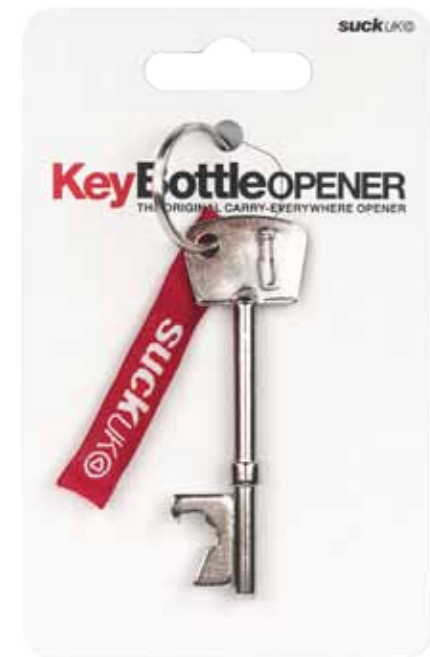

Pack Size: 12

Product in pack: W150 x H277 x D150mm • W5.9 x H10.9 x D5.9in

Item Code: SK LUNCHGUITAR1

Legless Cork Screw

- Pirate bottle opener.
- Easy opener lever, foil cutter, beer bottle opener.
- Made from stainless steel and matt black rubber.

Pack Size: 12

Product in pack: W78 x H268x D18mm • W3.0 x H10.5 x D0.7in

Item Code: SK BOPIRATE1

Food Truck Lunch Box

Give your food a ride to school or work in this classic food truck! Made from tin.

Pack Size: 4

Product in pack: W230 x H120 x D110mm / W9.05 x H4.72 x D4.33in

Code: SK LUNCHTRUCK1

5 060043 069292 >
SK LUNCHTRUCK1
Food Truck Lunch Box

UPC/EAN CODE: 5-060043-069292

Key Bottle Opener

- Looks like a regular key - opens bottles.
- Compact, subtle and incredibly useful.
- A modern design classic in its own lifetime!