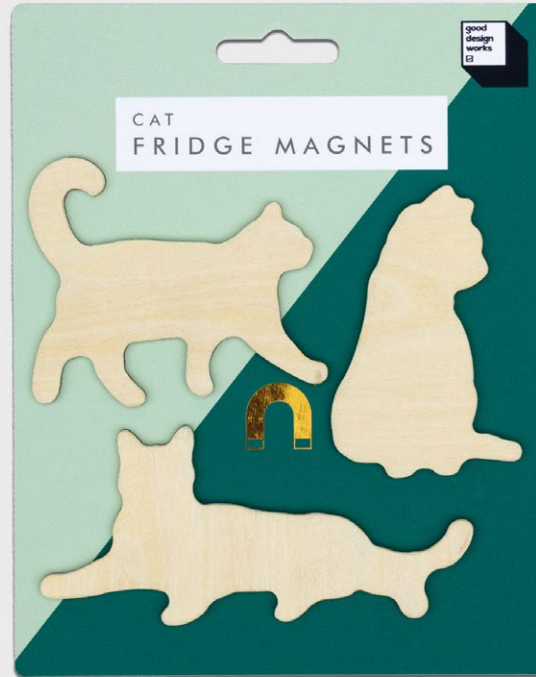

Pack Size: 6

Product in pack: W90 x H115 x D30mm • W3.54 x H4.52 x D1.18in

Item Code: LK IAGFMP

Drinks Break by Iron & Glory

- 8-ball bottle stopper
- Fits most standard wine and liquor bottles
- Matte black with hand-finished gold detail

Pack Size: 12

Product in pack: W65 x H130 x D65mm • W2.55 x H5.11 x D2.55in

Item Code: LK IAGDRB

Rock On - Bottle Stopper

- Rock salute bottle stopper.
- Silicone seal fits most wine and liquor bottles.
- For metal-heads who rock responsibly

Pack Size: 12

Product in pack: W66 x H150 x D66mm • W2.60 x H5.91 x D2.60in

Item Code: LK LUKROKBSG

Cat & Dog Magnets

- Pick a team. Cats or Dogs. Or both!
- Cat & Dog Magnets
- Wood, with rubber magnetic sheet

Pack Size: 12

Product in pack: W80 x H65 x D10mm • W3.3 x H2.5 x D0.3in

Item Code: GW MAGDOG1

Cat & Dog Hooks

- Self adhesive wall hooks.
- Made from painted metal.
- For small household items.

Pack Size: 12