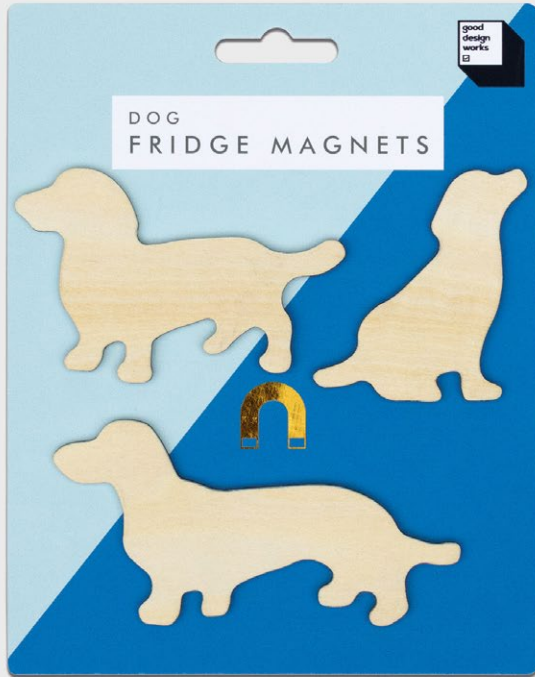

Pack Size: 6

Product in pack: W90 x H115 x D30mm • W3.54 x H4.52 x D1.18in

Item Code: LK IAGFMP

Drinks Break by Iron & Glory

- 8-ball bottle stopper
- Fits most standard wine and liquor bottles
- Matte black with hand-finished gold detail

Pack Size: 12

Product in pack: W65 x H130 x D65mm • W2.55 x H5.11 x D2.55in

Item Code: LK IAGDRB

Rock On - Bottle Stopper

- Rock salute bottle stopper.
- Silicone seal fits most wine and liquor bottles.
- For metal-heads who rock responsibly

Pack Size: 12

Product in pack: W66 x H150 x D66mm • W2.60 x H5.91 x D2.60in

Item Code: LK LUKROKBSG

Cat & Dog Magnets

- Pick a team. Cats or Dogs. Or both!
- Cat & Dog Magnets
- Wood, with rubber magnetic sheet

Pack Size: 12

Product in pack: W80 x H65 x D10mm • W3.3 x H2.5 x D0.3in

Item Code: GW MAGDOG1

Cat & Dog Hooks

- Self adhesive wall hooks.
- Made from painted metal.
- For small household items.

Pack Size: 12