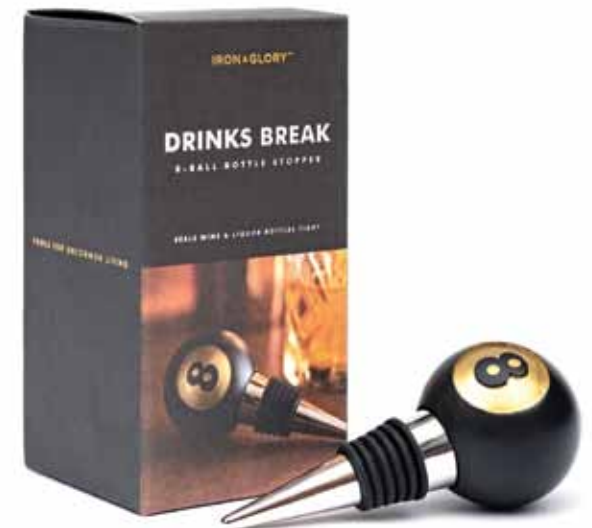

Pack Size: 6

Product in pack: W90 x H115 x D30mm • W3.54 x H4.52 x D1.18in

Item Code: LK IAGFMP

Drinks Break by Iron & Glory

- 8-ball bottle stopper
- Fits most standard wine and liquor bottles
- Matte black with hand-finished gold detail

Pack Size: 12

Product in pack: W65 x H130 x D65mm • W2.55 x H5.11 x D2.55in

Item Code: LK IAGDRB

Rock On - Bottle Stopper

- Rock salute bottle stopper.
- Silicone seal fits most wine and liquor bottles.
- For metal-heads who rock responsibly