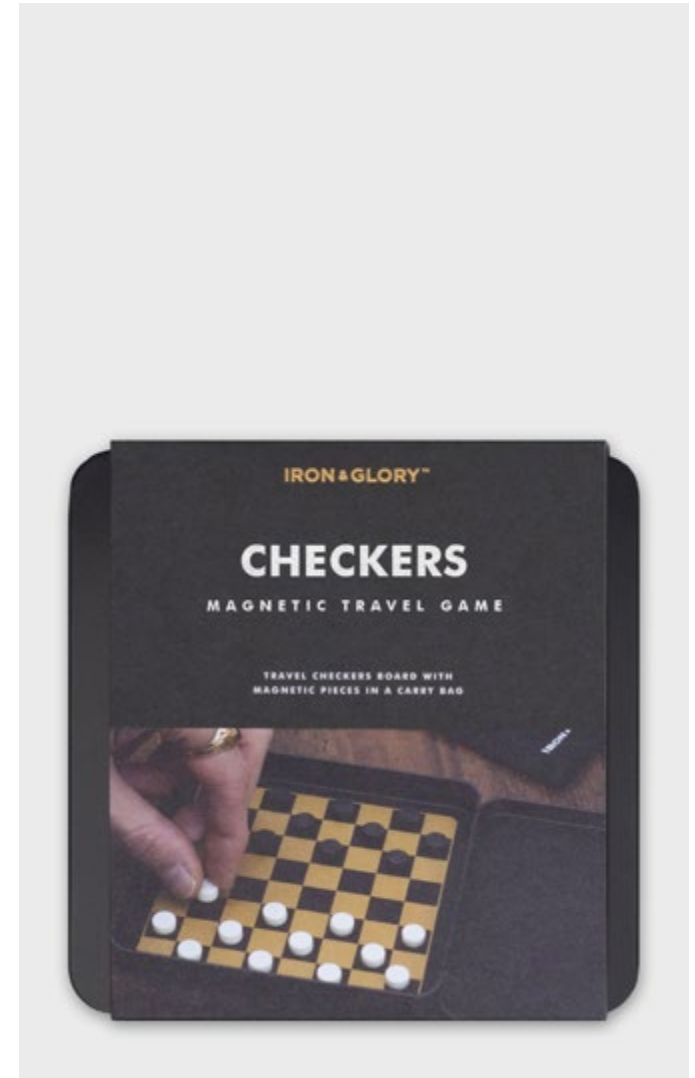

# Skull Coin Tray

- One piece heavy, cast iron dish
- Grinning skull with crooked teeth
- Plastic free product & packaging

**Pack Size:** 6

**Product in pack:** W90 x H118 x D25mm • W3.5 x H4.6 x D3.5in

**Item Code:** SK DISHSKULL2