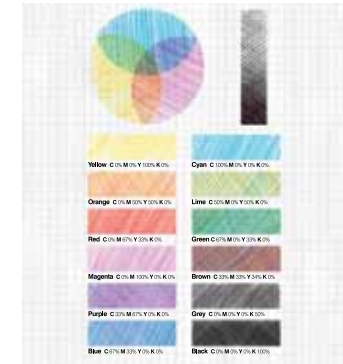

CMYK Pen

- 4 colour ball point pen, includes the colours Cyan, Magenta, Yellow and Black.
- Can be used to create every colour by combining the 4.
- Includes a mixing guide on packet.

Pack Size: 24

Product in pack: W80 x H270 x D20mm • W3.2 x H10.6 x D0.8in

Item Code: SK PENCMYK1