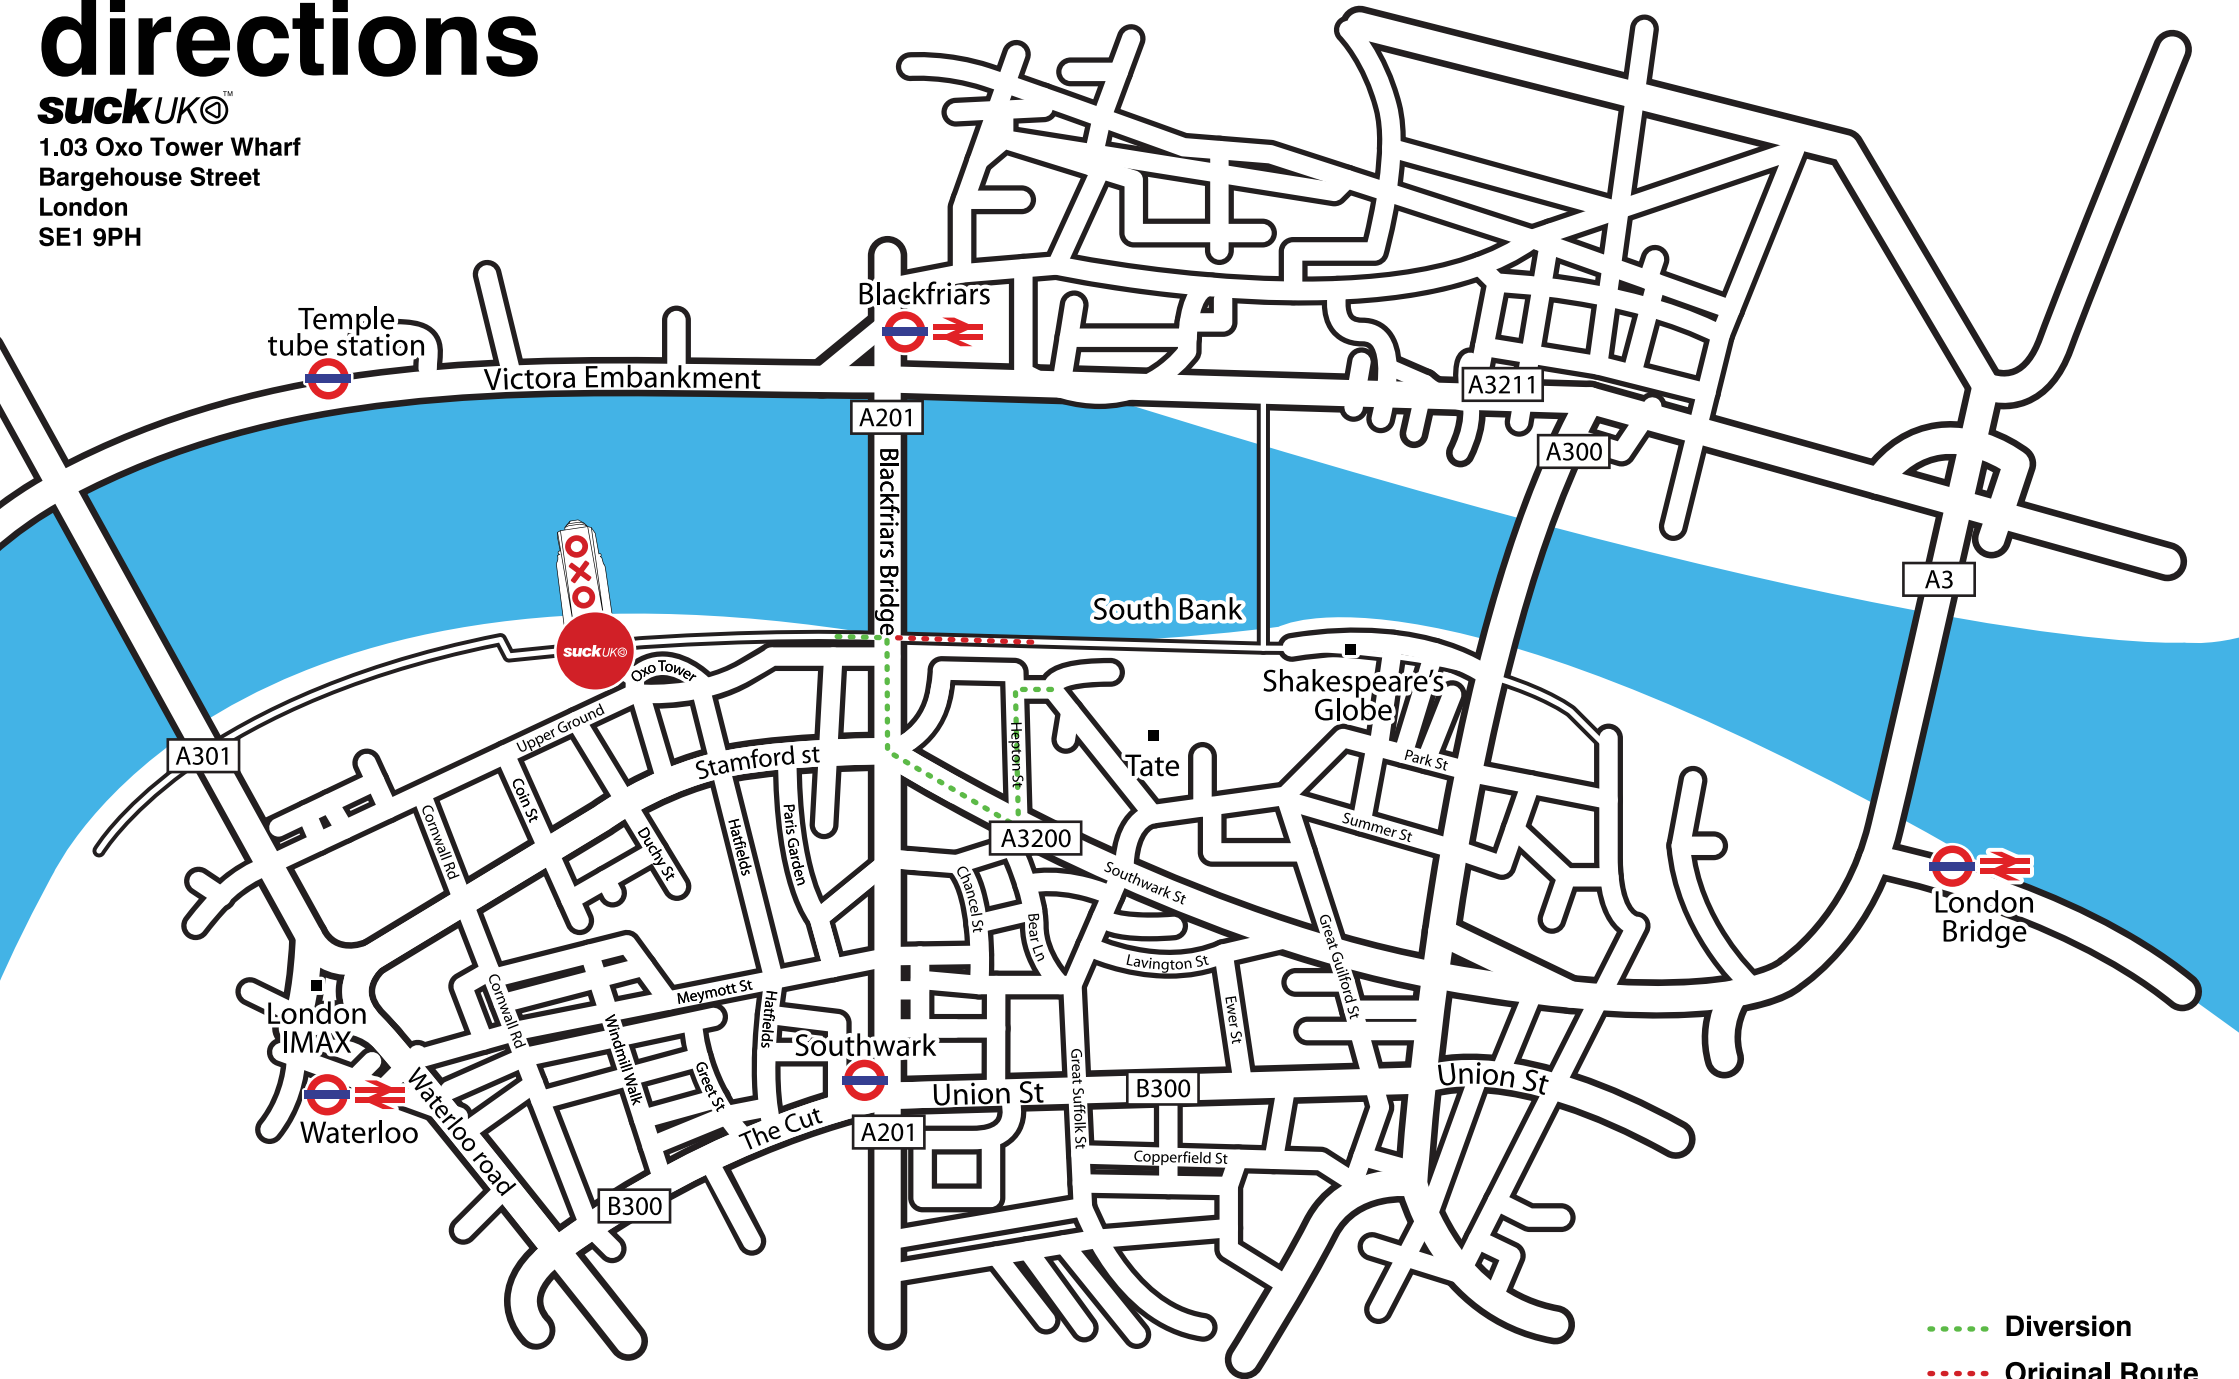

directions

suckUK[®]

1.03 Oxo Tower Wharf
Bargehouse Street
London
SE1 9PH

..... Diversion
..... Original Route

phone 020 7928 0855

Car parking available
Nearest tube Southwark (Barkerloo line)

A 100-metre section of the Thames Path between the south-eastern end of Blackfriars Bridge and the Founders Arms is closed until late 2011 as construction work takes place, Please see the map for diversion (via Blackfriars Road, Southwark Street and Hopton Street).