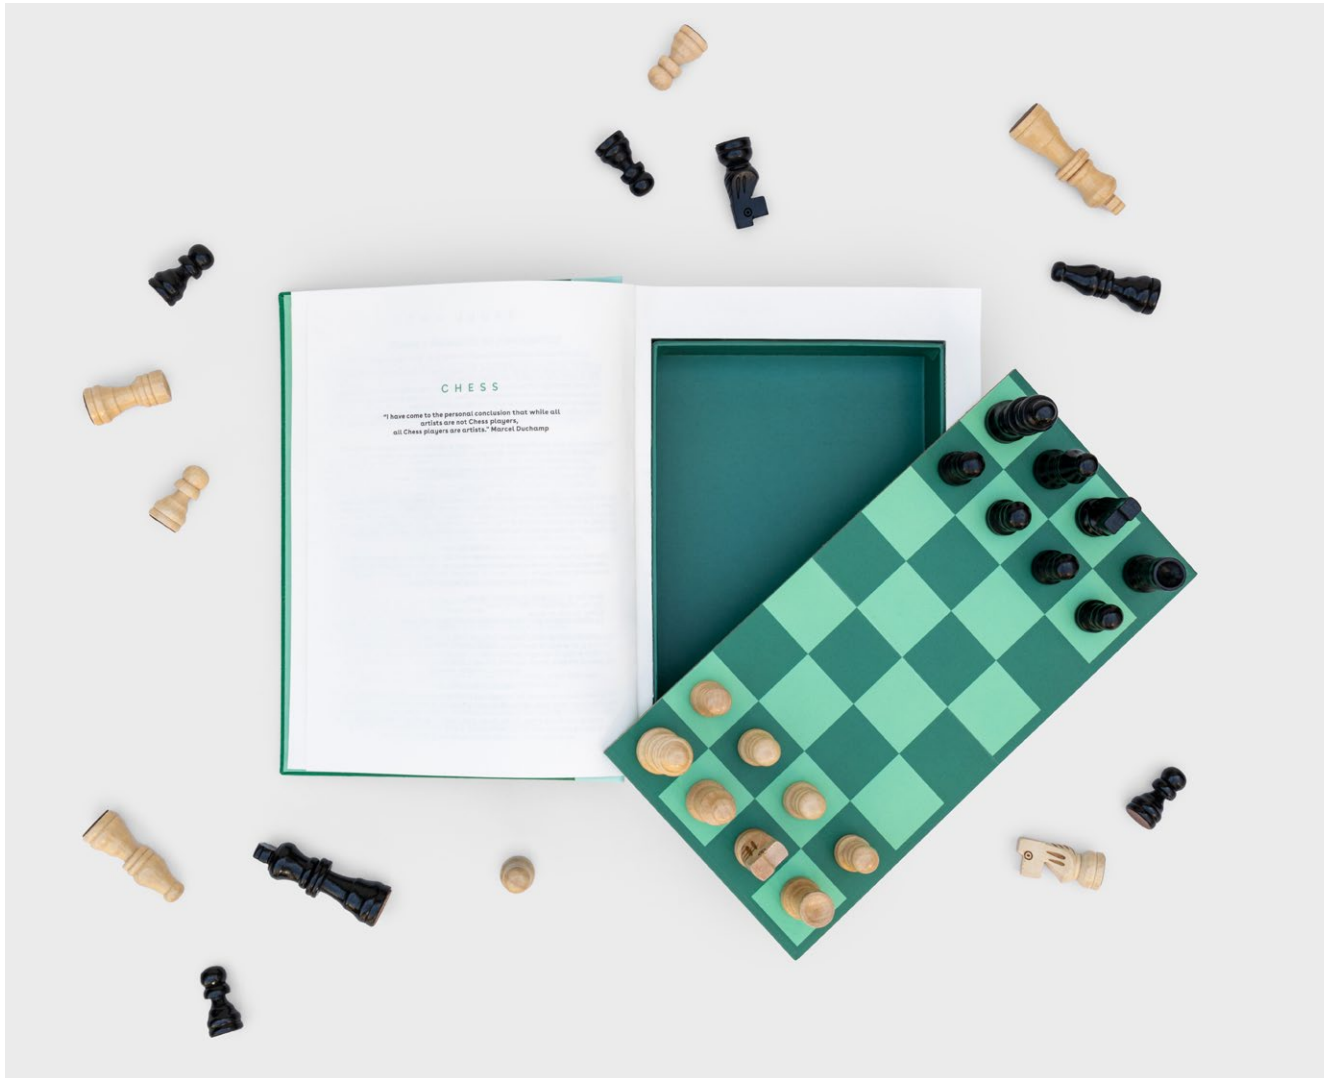

The Games Library - Ludo

- Wooden Ludo set within a book
- Classic book-cloth bound hardback book
- Cut out pages conceal the board and pieces

Pack Size: 6

Product in pack: W160 x H220 x D40mm • W6.3 x H8.7 x D1.6in

Item Code: LK TGLLUDO

The Games Library - Chess

- Wooden Chess set within a book
- Classic book-cloth bound hardback book
- Cut out pages conceal the board and pieces

Pack Size: 6

Product in pack: W160 x H220 x D40mm • W6.3 x H8.7 x D1.6in