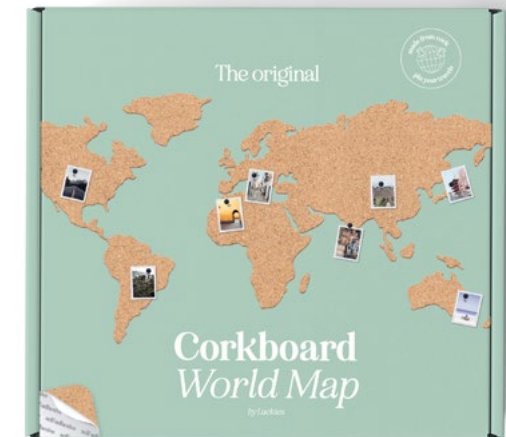

Pack Size: 6

Product in pack: W65 x H127 x D65mm • W2.56 x H5 x D2.56in

Item Code: Cherryade: LK LUKSSCH
Item Code: Bubblegum: LK LUKSSBU
Item Code: Cream Soda: LK LUKSSCS

Revolving Globe

- Battery powered spinning desk globe. (AA battery not included.)
- 14-second full rotation - spins for up to 30 days non-stop on one battery.
- High-gloss finish.

Pack Size: 6

Product in pack: W140 x H142 x D140mm • W5.51 x H5.59 x D5.51in

Item Code: LK LUKRG

Brown Paper Bag

- Insulated lunch bag with magnetic fastening.
- Perfect for packed lunches and picnics.
- Tear proof / splash proof.

Pack Size: 6

Product: W200 x H230 x D150mm • W7.87 x H9.05 x D5.90in

Item Code: LK LUKBRW

Corkboard World Map

- Self-adhesive corkboard in the shape of the world.
- Perfect for formulating travel plans or attaching memorabilia.
- Contains 16 cork pieces and a box of 16 pins.

Pack Size: 12

Assembled map: W1000 x H455 x D5.5mm • W39.37 x H17.91 x D0.22in

Item Code: LK LUKCORK