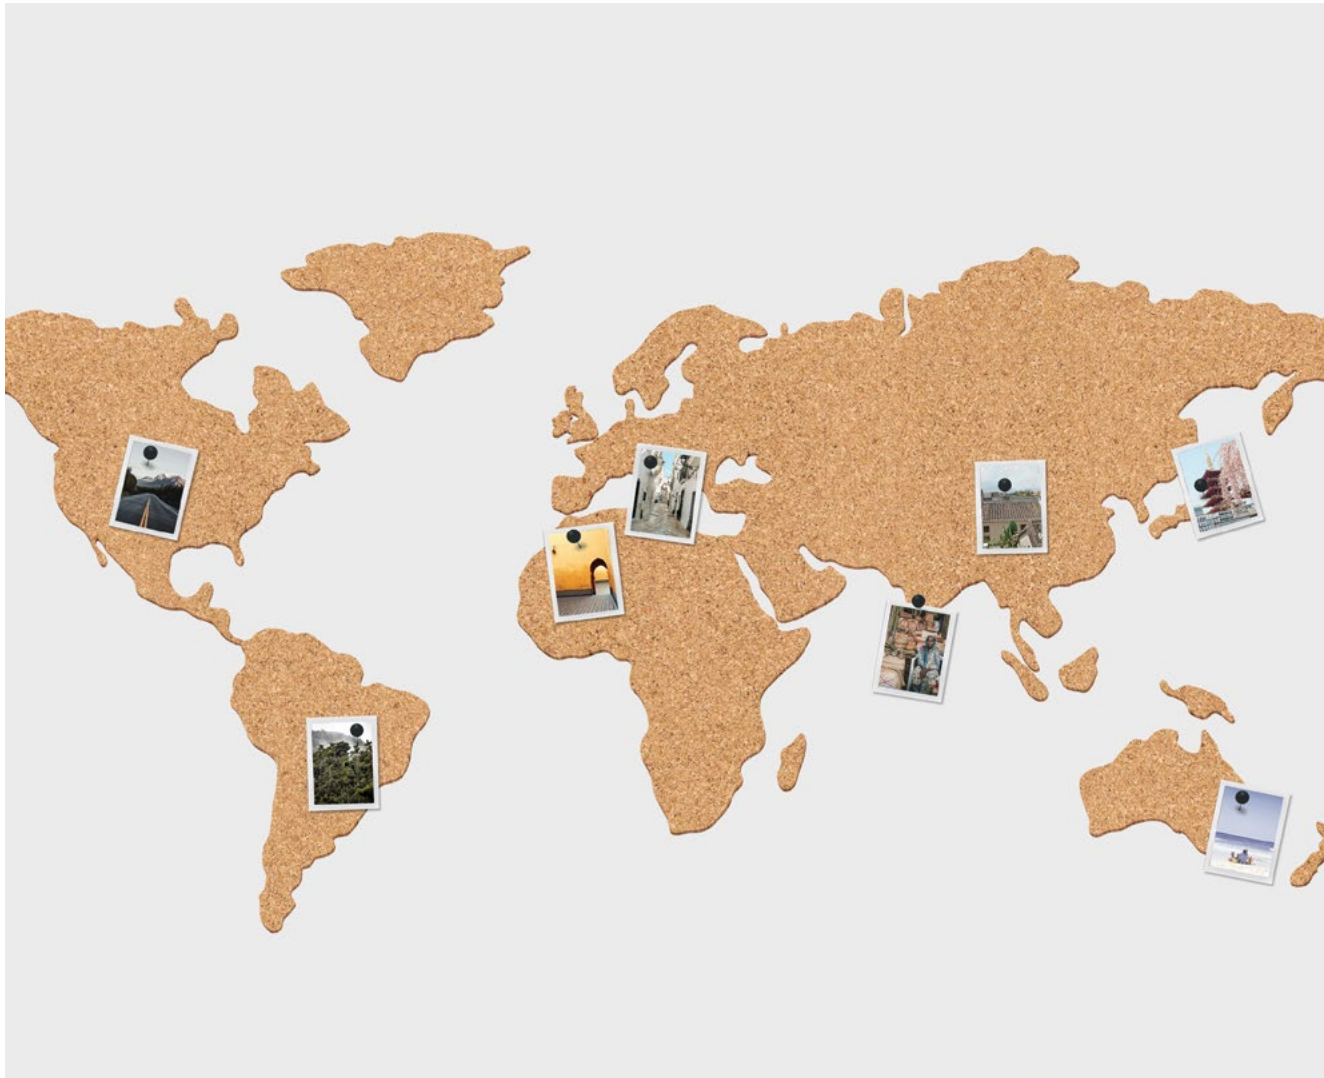

Pack Size: 6

Product in pack: W140 x H142 x D140mm • W5.51 x H5.59 x D5.51in

Item Code: LK LUKRG

Brown Paper Bag

- Insulated lunch bag with magnetic fastening.
- Perfect for packed lunches and picnics.
- Tear proof / splash proof.

Pack Size: 6

Product: W200 x H230 x D150mm • W7.87 x H9.05 x D5.90in

Item Code: LK LUKBRW

Corkboard World Map

- Self-adhesive corkboard in the shape of the world.
- Perfect for formulating travel plans or attaching memorabilia.
- Contains 16 cork pieces and a box of 16 pins.