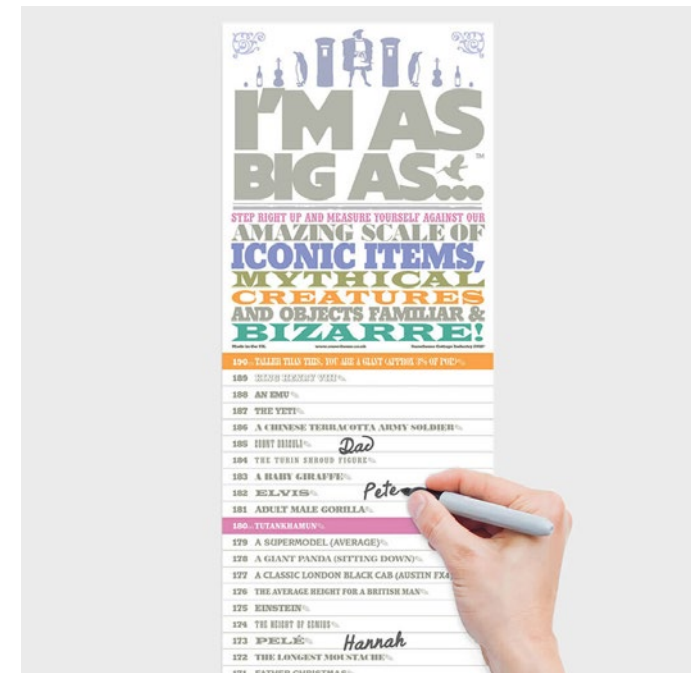

Item Code: LK SOCKROCK2

Socks on the Rocks

- Socks designed to look like whiskey on ice
- Cut-glass whiskey glass for smooth drinking
- Premium packaging with gold foil detailing

Pack Size: 6

Product in pack: W90 x H120 x D90mm • W3.5 x H4.7 x D3.5in

Item Code: LK SOCKROCK1

I'm As Big As...

- Measure your height against mythical creatures, famous names, amazing animals, and iconic objects.
- A wonderful way to track the growth of children.
- Not just for little ones, goes from zero to 6'3

Pack Size: 12

Product in pack: W175 x H380 x D4mm • W6.89 x H14.96 x D0.16in

Item Code: LK BIGAS

You Rock!

- Miniature rock salute statue and lucky charm.
- Use as desk decor, a lucky charm, ring holder or gift to a friend to tell them they're awesome.
- Solid polyresin. Includes optional felt and sticky bases.