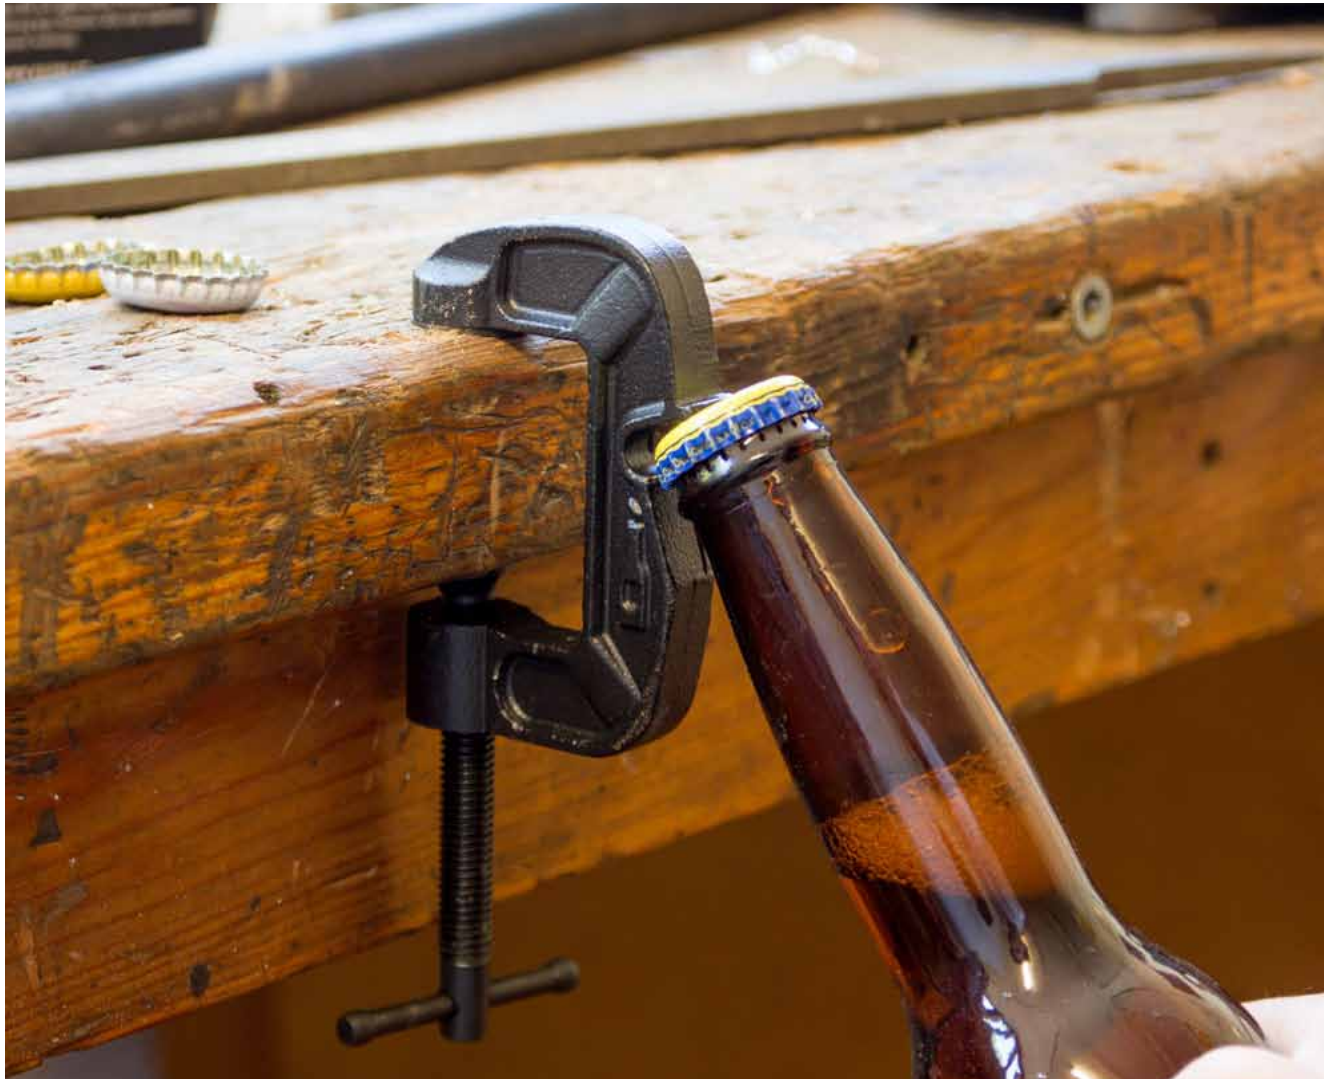

G-Clamp Bottle Opener

- Clamp to a table, shelf or worktop and open bottles with ease.
- Keep in the kitchen or outside for parties.
- Made from cast iron - strong and hard-wearing.

Pack Size: 12

Product in pack: W100 x H190 x D26mm • W3.93 x H3.54 x D1.02in