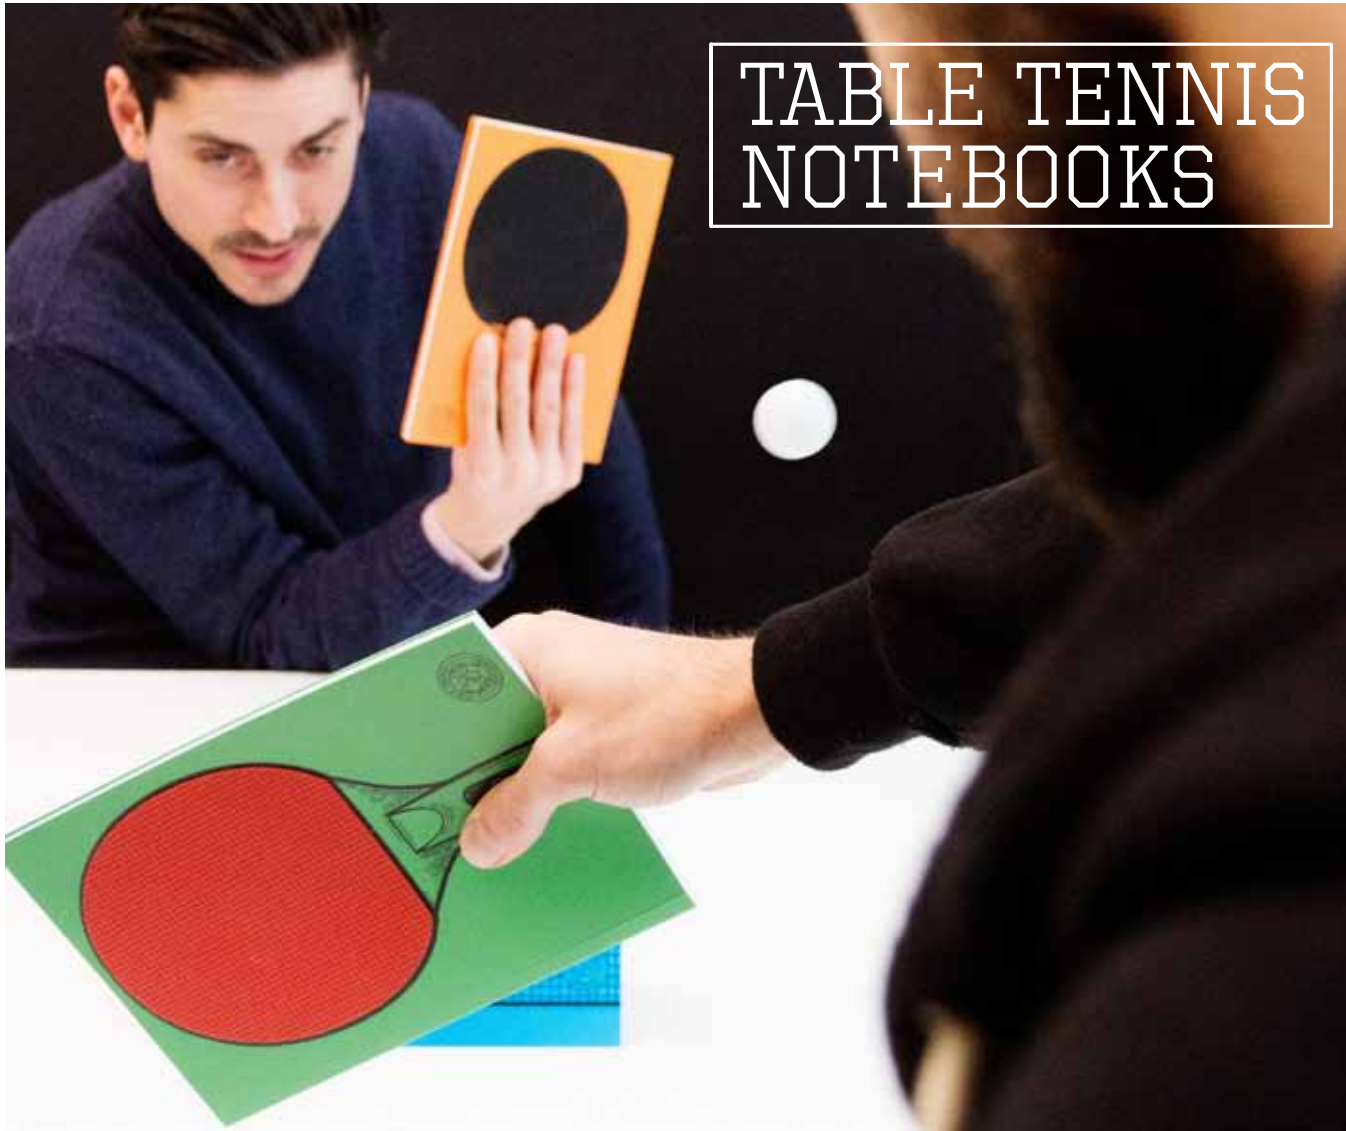

TABLE TENNIS NOTEBOOKS