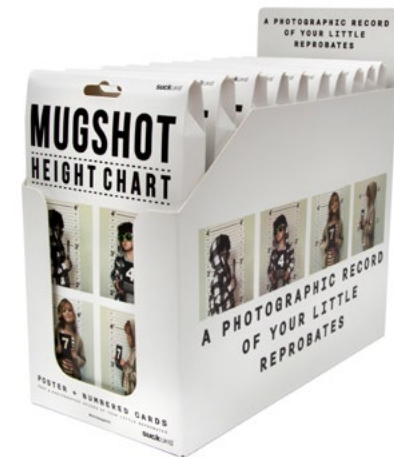

# Legless Cork Screw

- Pirate bottle opener.
- Easy opener lever, foil cutter, beer bottle opener.
- Made from stainless steel and matt black rubber.

**Pack Size:** 12

**Product in pack:** W78 x H268x D18mm • W3.0 x H10.5 x D0.7in

# Fetch My Keys

- Dog shaped key ring designed to locate your keys.
- With an LED flashing nose light.
- Whistle activated beeper alerts you to their location. (2x Ir41 button cell batteries included.)

**Pack Size:** 24

**Product in pack:** W91 x H135 x D24mm • W3.58 x H5.31 x D0.94in

**Item Code:** SK FETCH1

# Mugshot Height Chart

- Double sided poster with measurements in feet & inches / metres & cm
- 10 double sided number cards to show your age
- Keep a photographic record of your little ones as they grow