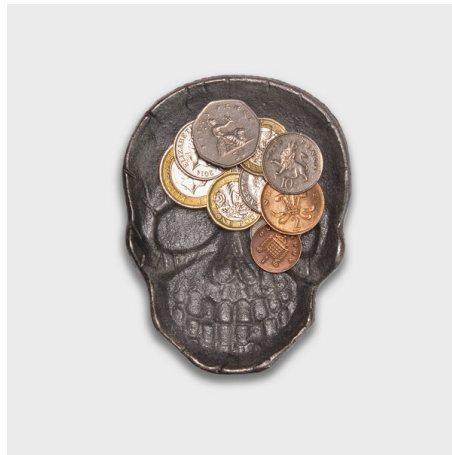

Declaration of Conformity

SKULL DISH COIN TRAY

Articles of cast iron

Item code SK DISHSKULL2

Product Bar Code 5060576596234

Country of origin China

SUCK UK LTD

Camden Park Studio, Camden Park Road, London NW1 9AY

UK Registered Company Number 4718480

SUCK UK LTD certify SKULL COIN TRAY is in conformity with the essential health, safety and environmental protection requirements of European Directives.

A handwritten signature in black ink, appearing to read 'Jude Biddulph & Sam Hurt'.