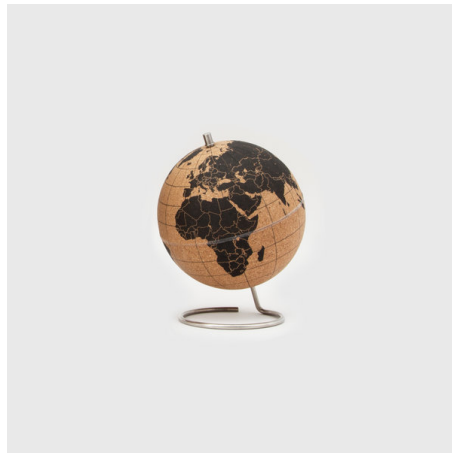

Declaration of Conformity

SMALL CORK GLOBE

Printed Globes

Item code SK CORKGLOBE2

Product Bar Code 5060043068882

Country of origin China

SUCK UK LTD

Camden Park Studio, Camden Park Road, London NW1 9AY

UK Registered Company Number 4718480

SUCK UK LTD certify SMALL CORK GLOBE is in conformity with the essential health, safety and environmental protection requirements of European Directives.

Jude Biddulph & Sam Hurt - Managing Directors