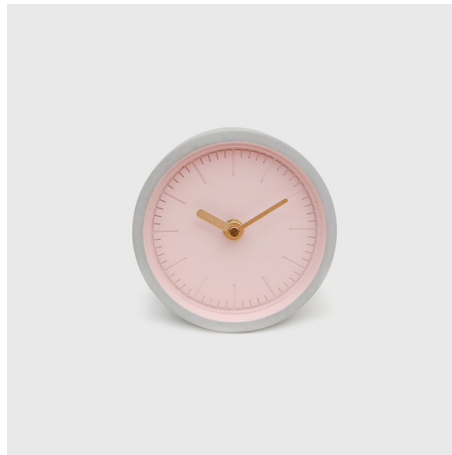

Declaration of Conformity

PINK CLOCK

Battery Powered Wall Clocks

Item code GW CLOCKPINK1

Product Bar Code 5060043069537

Country of origin China

SUCK UK LTD

Camden Park Studio, Camden Park Road, London NW1 9AY

UK Registered Company Number 4718480

SUCK UK LTD certify PINK CONCRETE CLOCK is in conformity with the essential health, safety and environmental protection requirements of European Directives.

A handwritten signature in black ink, appearing to read 'Jude Biddulph & Sam Hurt'.