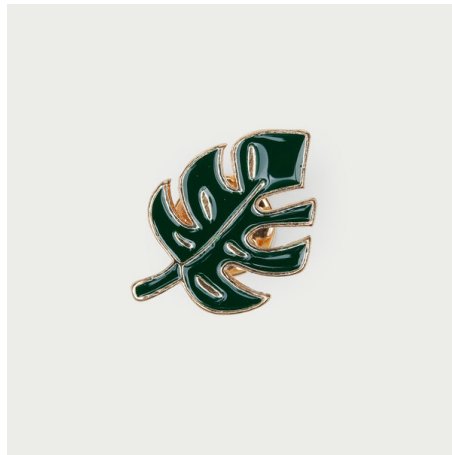

### ENAMEL PIN - LEAF

#### Pins of Steel

Item code GW PINLEAF1

Product Bar Code 5060043069346

Country of origin China