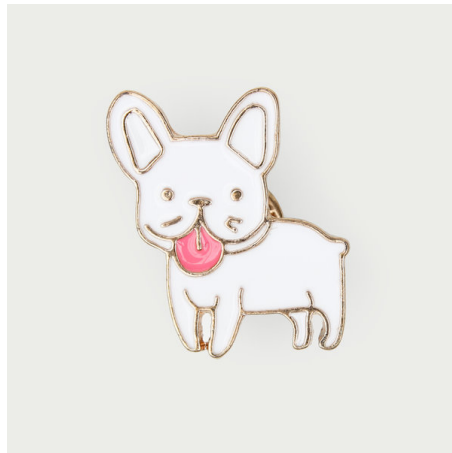

Declaration of Conformity

ENAMEL PIN - WHITE PUG

Pins of Steel

Item code GW PINPUGW1

Product Bar Code 5060043068455

Country of origin China

SUCK UK LTD

Camden Park Studio, Camden Park Road, London NW1 9AY

UK Registered Company Number 4718480

SUCK UK LTD certify WHITE DOG ENAMEL PINS is in conformity with the essential health, safety and environmental protection requirements of European Directives.

A handwritten signature in black ink, appearing to read 'Jude Biddulph & Sam Hurt'.