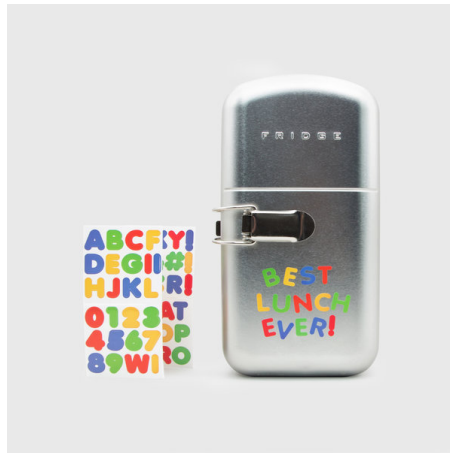

### FRIDGE LUNCH BOX

Tin (Metal) Articles Suitable for Food Service

Item code SK LUNCHFRIDGE1

Product Bar Code 5060576597248

Country of origin China