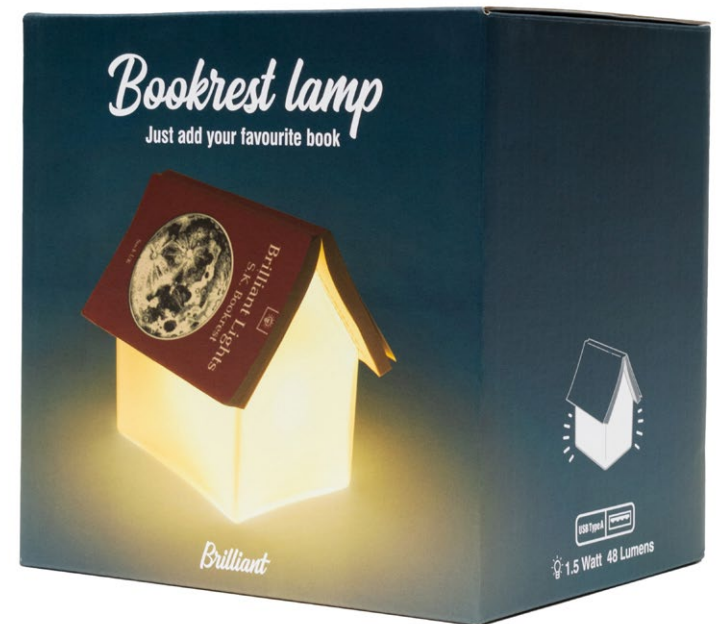

Item Code: SK CASSTAPE1

Ink Pen Pot

- Modern take on a timeless classic.
- Organise your writing tools.
- Green tinted soda glass.

Pack Size: 12

Product in pack: W95 x H90 x D95mm • W3.74 x H3.54 x D3.74in

Pack Size: 12

Product in pack: W128 x H204 x D128mm • W5 x H8 x D5in

Item Code: SK BAGPUNCH1

Rechargeable Multicolour Bottle Light

- Cork shaped light that fits into almost any bottle.
- Twist to change between 7 different colours.
- Recharges via USB in 1 hour, runs for 3 hours when fully charged.

Pack Size: 12

Product in pack: W22 x H50 x D23mm • W3.1 x H5.0 x D1.0in

Item Code: SK LIGHTBOTTLE3

Book Rest Lamp

- An LED house shaped reading lamp.
- Frosted, semi-transparent appearance produces a soft warm light.
- Ideal as a reading lamp and as a book rest.

Pack Size: 4

Product in pack: W155 x H155 x D120mm • W6.10 x H6.10 x D4.72in

Item Code: SK BOOKREST2 UNI

SUSHI/TAPE

DECORATIVE PAPER WASHI TAPE

Sushi Tape

Colourful washi tape in classic sushi roll patterns.