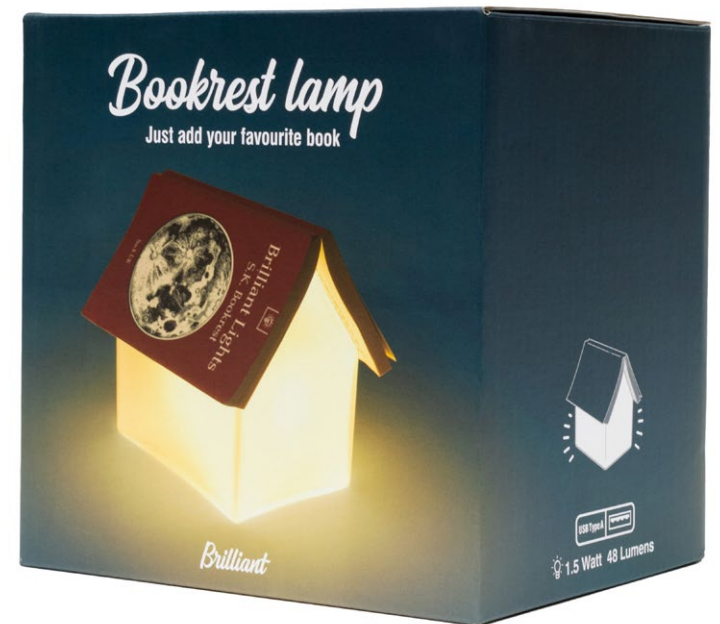

Item Code: SK BOOKREST2 UNI