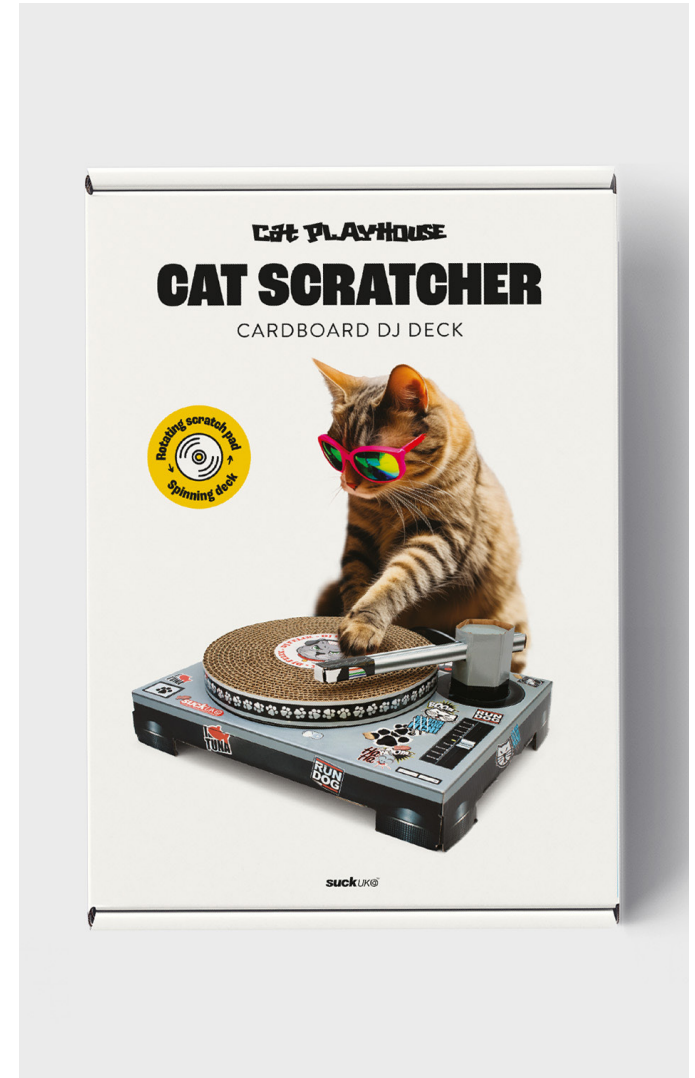

Cat Scratch Turntable

- Cardboard, mixing deck-shaped scratching mat - stop your cat scratching up your furniture
- Comes with a spinnable deck and poseable arm
- Supplied with instructions and easy to assemble

Pack Size: 6

Product in pack: W250 x H50x D350mm

Item Code: SK CATDECK1