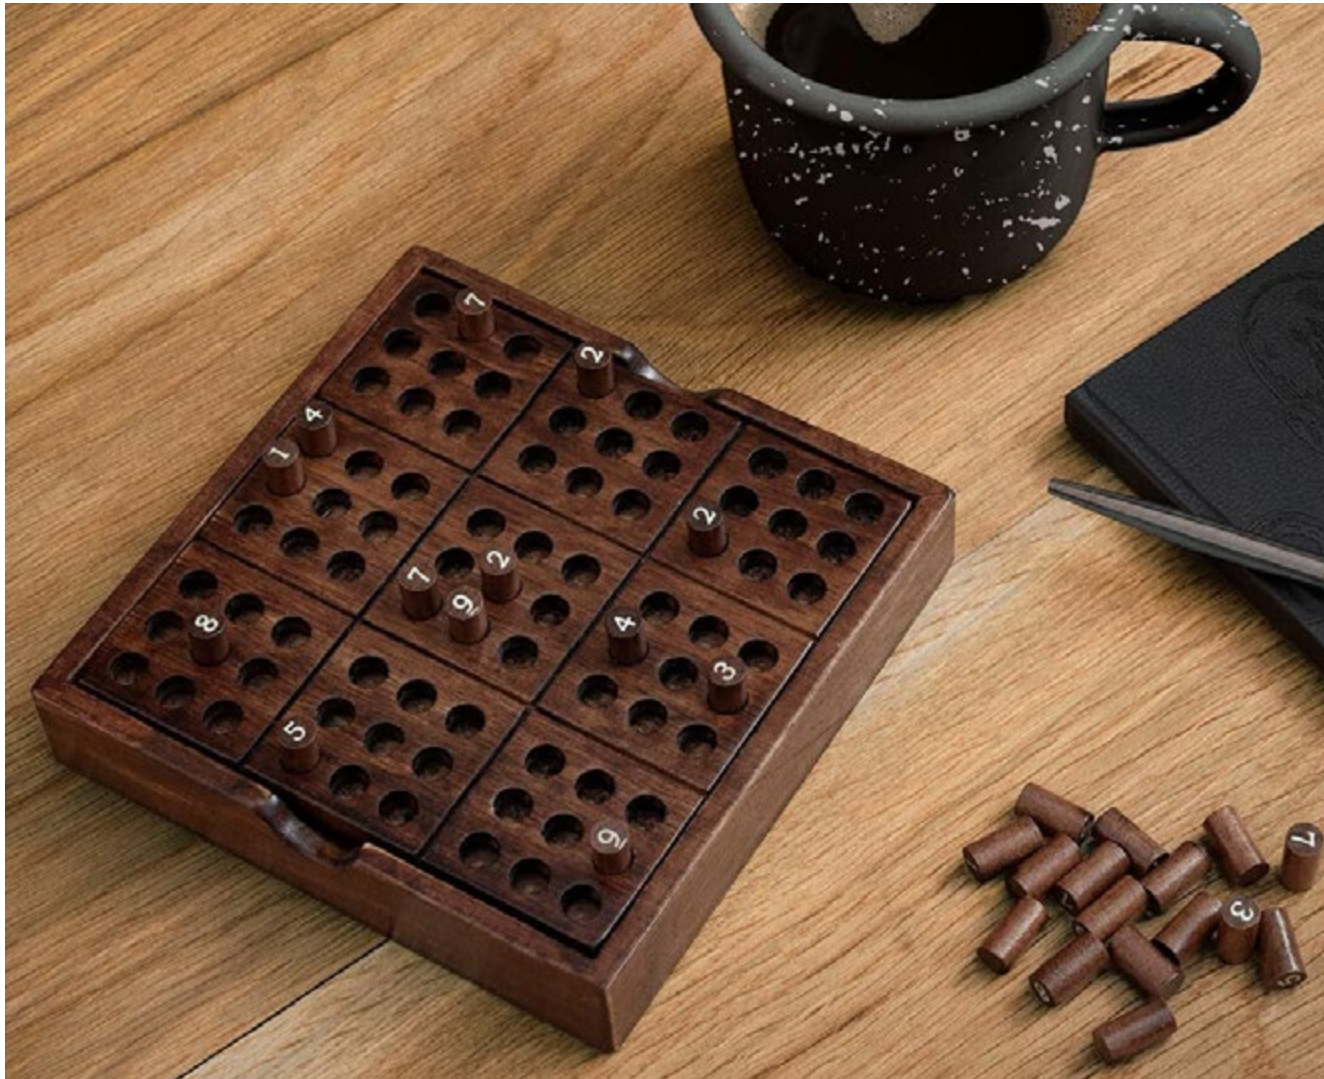

# Sudoku

- Premium wooden sudoku puzzle.
- Includes 81 numbered, wooden pegs.
- Game guide included with instructions, puzzles & solutions.

**Pack Size:** 12

**Product in pack:** W140 x H140 x D25mm • W5.51 x H5.51 x D0.98in