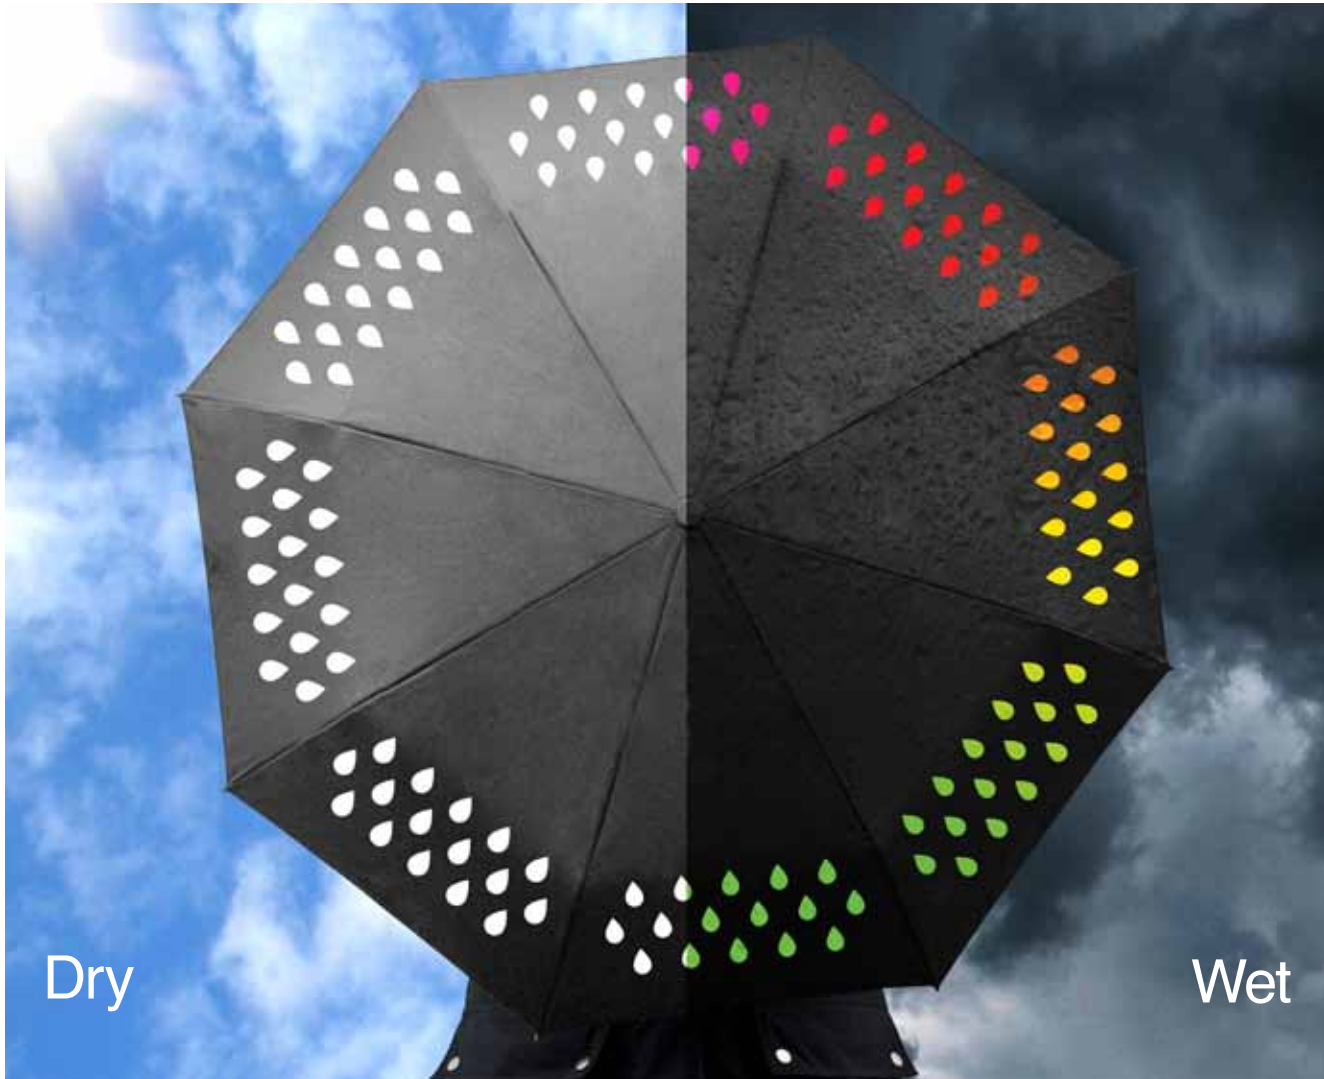

# Colour Changing Umbrella

- Umbrella printed with colour changing ink, white pattern turns multi-coloured when wet.
- High-quality mechanisms (carbon fibre struts) and soft grip handle. 100cm diameter when open.
- Lightweight, portable, super-tough and durable, with matching slip-on carry case.