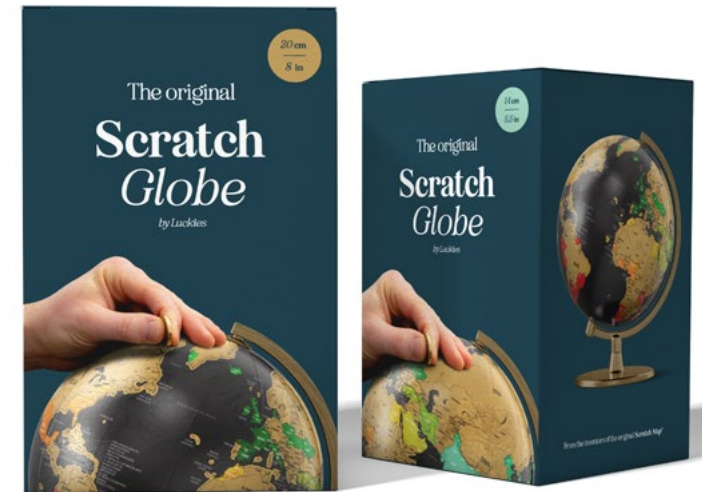

# Game On Chess Set

- Magnetic travel chess set.
- The tin is the board.
- Velvet carry pouch.

**Pack Size:** 12

**Product in pack:** W132 x H132 x D10mm • W5.2 x H5.2 x D0.4in

Item Code: LK IAGGO

# Scratch Globe

- Features a top layer of scratchable foil to keep a personal record of your travels.
- Deluxe globe with premium metal stand, looks great on any bookshelf.
- Available in 14cm and 20cm diameter versions.