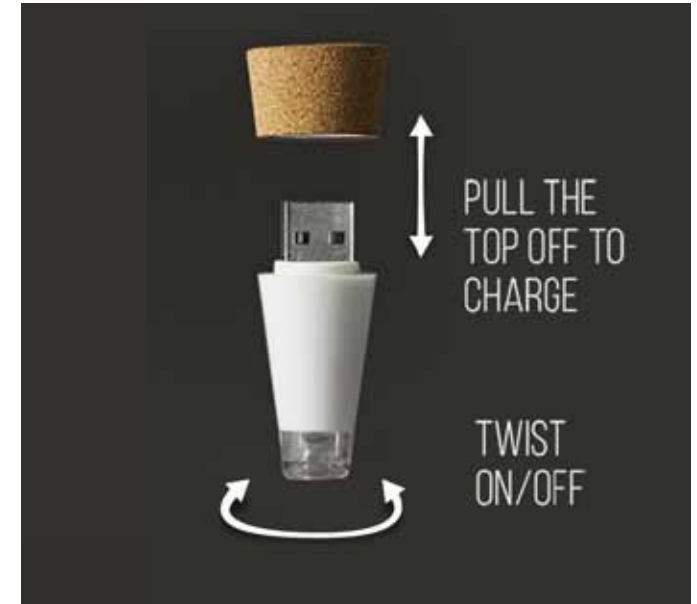

Bottle Lights

suckUK®

Rechargeable Bottle Light

- Rechargeable light that turns bottles into lamps.
- Cork-shaped light that fits into almost any bottle.
- Recharges via USB in 1 hour, runs for 3 hours when fully charged.

Rechargeable Multicolour Bottle Light

- Cork shaped light that fits into almost any bottle.
- Twist to change between 7 different colours.
- Recharges via USB in 1 hour, runs for 3 hours when fully charged.

Pack Size: 12

Product in pack: W22 x H50 x D23mm • W3.1 x H5.0 x D1.0in

Item Code: SK LIGHTBOTTLE3

Rechargeable Bottle String Light

- Cork shaped LED bottle string light
- Fits almost every shape and style of bottle.
- Recharges via USB in 1 hour, runs for 4 hours.

Pack Size: 12

Product in pack: W100 x H163 x D28mm • W3.93 x H6.41 x D1.10in

Item Code: SK LIGHTSTRING1

Rechargeable Multicolour Bottle String Light

- Cork shaped LED bottle string light
- 7 interchangeable colours.
- String length of 95cm, recharges via USB in 1 hour.