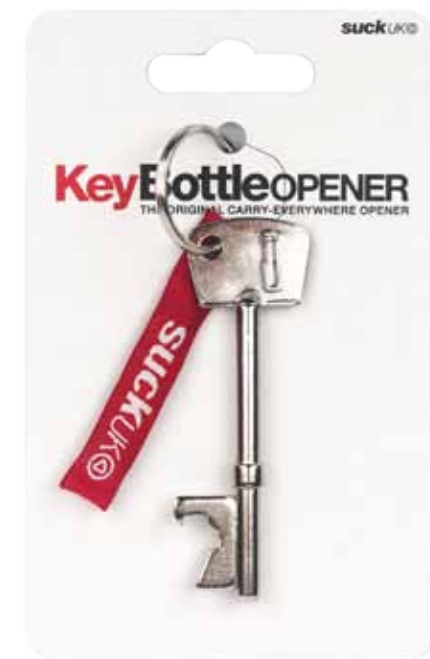

Key Bottle Opener

- Looks like a regular key - opens bottles.
- Compact, subtle and incredibly useful.
- A modern design classic in its own lifetime!

Pack Size: 25

Product in pack: W80 x H125 x D12mm • W3.15 x H4.92 x 0.47in

Item Code: SK KEY01