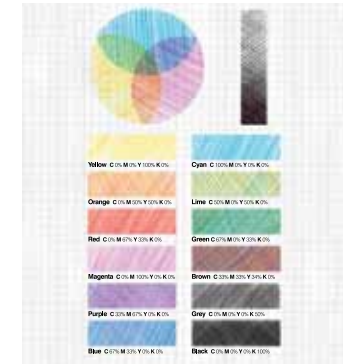

UPC/EAN CODE: 5-060576-591000

Legless Cork Screw

- Pirate bottle opener.
- Easy opener lever, foil cutter, beer bottle opener.
- Made from stainless steel and matt black rubber.

Pack Size: 12

Product in pack: W78 x H268x D18mm • W3.0 x H10.5 x D0.7in

Item Code: SK BOPIRATE1

CMYK Pen

- 4 colour ball point pen, includes the colours Cyan, Magenta, Yellow and Black.
- Can be used to create every colour by combining the 4.
- Includes a mixing guide on packet.