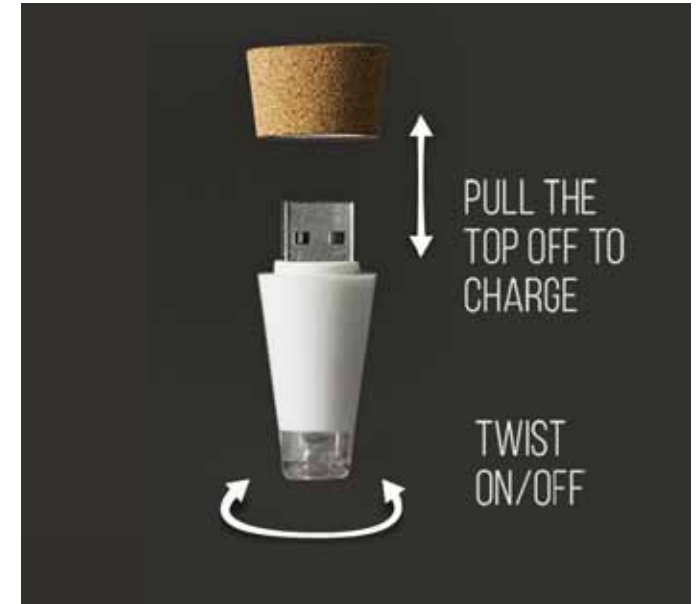

Pack Size: 12

Product in pack: W100 x H163 x D28mm • W3.93 x H6.41 x D1.10in

Item Code: SK LIGHTSTRING2

Rechargeable Bottle Light

- Rechargeable light that turns bottles into lamps.
- Cork-shaped light that fits into almost any bottle.
- Recharges via USB in 1 hour, runs for 3 hours when fully charged.