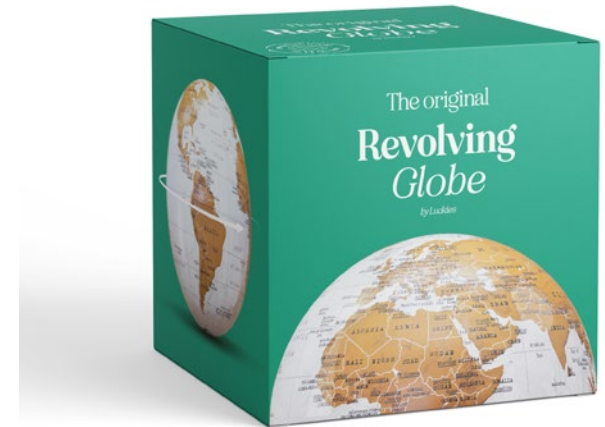

Pack Size: 12

Product in pack: W100 x H163 x D28mm • W3.93 x H6.41 x D1.10in

Item Code: SK LIGHTSTRING1

Colour Changing Umbrella

- Umbrella printed with colour changing ink, white pattern turns multi-coloured when wet.
- High-quality mechanisms (carbon fibre struts) and soft grip handle. 100cm diameter when open.
- Lightweight, portable, super-tough and durable, with matching slip-on carry case.

Pack Size: 6

Product in pack: W255 x H110 x D55mm • W10.04 x H4.33 x D2.17in

Item Code: SK UMBRELLA2

Revolving Globe

- Battery powered spinning desk globe. (AA battery not included.)
- 14-second full rotation - spins for up to 30 days non-stop on one battery.
- High-gloss finish.