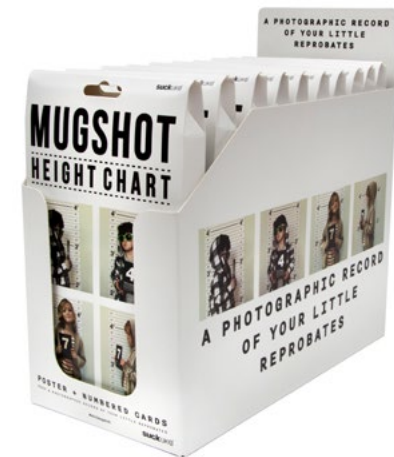

Code: SK TIDYHAND1

Skull Tidy

- A hollow skull for your essentials.
- Highly detailed surface and shape.
- The ideal place to store your wallet, keys, phone, jewellery or makeup.

Pack Size: 4

Product in pack: W155 x H185 x D265mm • W6.10 x H7.28 x D10.43in

Pack Size: 12

Product in pack: W48 x H235 x D32 mm • W2 x H9 x D1.3 in

Skull Kitchen Range

Code: SK TONGSKULL1

Playing Card Drink Mats

- 54 different drink marker beer mats (Full deck of 52 + 2 Jokers).
- Absorbent, durable paper pulp, great for soaking up spills.
- Use as drink markers, remember your card, don't lose your drink.

Pack Size: 12

Product in pack: W104 x H68 x D97mm • W4.09 x H2.68 x D3.82in

Item Code: SK DMATPLAY1

Mugshot Height Chart

- Double sided poster with measurements in feet & inches / metres & cm
- 10 double sided number cards to show your age
- Keep a photographic record of your little ones as they grow

Pack Size: 24

Product in pack: W136 x H230 x D21 mm • W5.4 x H9 x D0.8 in

Code: SK CHARTLINEUP

Skull Coin Tray

- One piece heavy, cast iron dish
- Grinning skull with crooked teeth
- Plastic free product & packaging