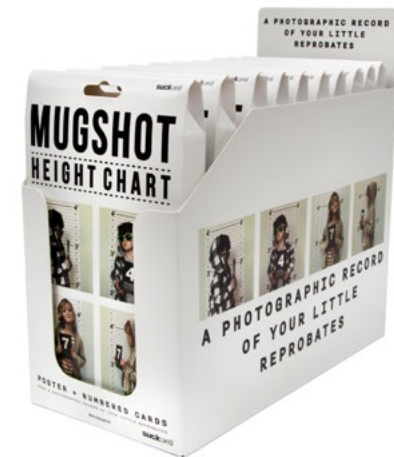

Code: SK TIDYHAND1

Skull Tidy

- A hollow skull for your essentials.
- Highly detailed surface and shape.
- The ideal place to store your wallet, keys, phone, jewellery or makeup.

Pack Size: 4

Product in pack: W155 x H185 x D265mm • W6.10 x H7.28 x D10.43in

Pack Size: 12

Product in pack: W48 x H235 x D32 mm • W2 x H9 x D1.3 in

Code: SK TONGSKULL1

Playing Card Drink Mats

- 54 different drink marker beer mats (Full deck of 52 + 2 Jokers).
- Absorbent, durable paper pulp, great for soaking up spills.
- Use as drink markers, remember your card, don't lose your drink.

Pack Size: 12

Product in pack: W104 x H68 x D97mm • W4.09 x H2.68 x D3.82in

Item Code: SK DMATPLAY1

Mugshot Height Chart

- Double sided poster with measurements in feet & inches / metres & cm
- 10 double sided number cards to show your age
- Keep a photographic record of your little ones as they grow

Pack Size: 24

Product in pack: W136 x H230 x D21 mm • W5.4 x H9 x D0.8 in

Code: SK CHARTLINEUP

Skull Coin Tray

- One piece heavy, cast iron dish
- Grinning skull with crooked teeth
- Plastic free product & packaging