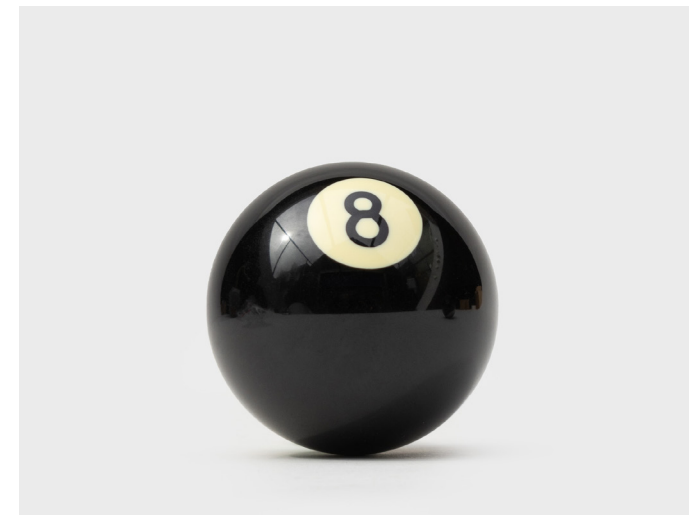

Item Code: LK IAGASK

Legless Cork Screw

- Pirate bottle opener.
- Easy opener lever, foil cutter, beer bottle opener.
- Made from stainless steel and matt black rubber.

Pack Size: 12

Product in pack: W78 x H268x D18mm • W3.0 x H10.5 x D0.7in

Item Code: SK BOPIRATE1

8 Ball Bottle Opener

- High gloss black 8 Ball with white logo
- Quality screw fitted steel opener insert
- Crack open your beverage with ease

Pack Size: 12

Product in pack: W90 x H120 x D90mm • W3.5 x H4.7 x D3.5in