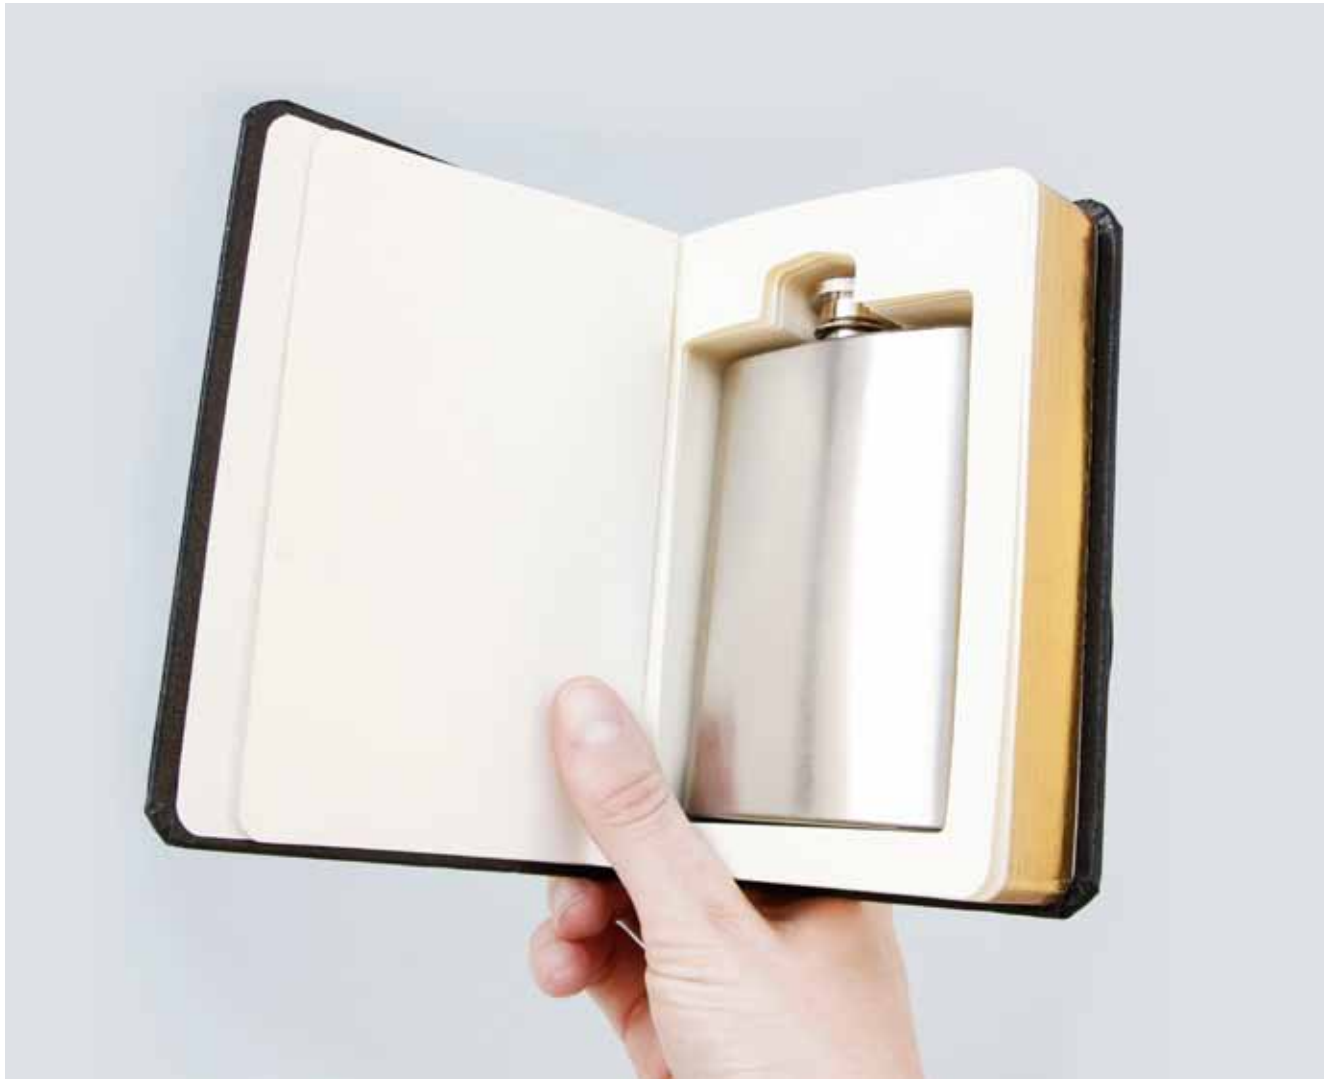

SK FLASKBOOK1