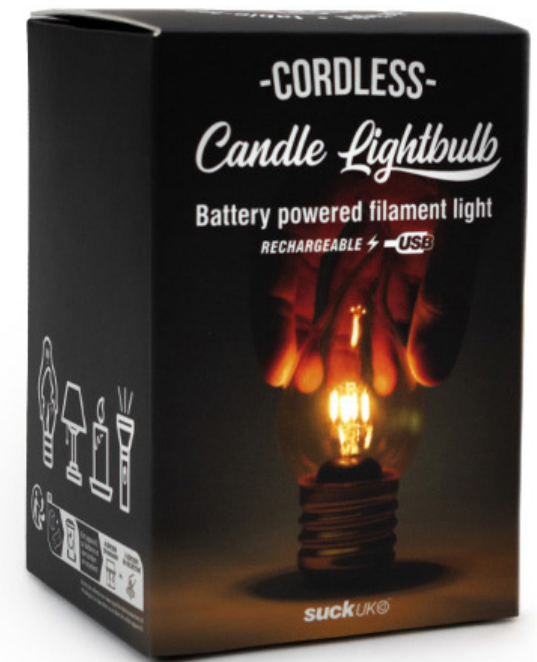

Poison Potion

- Apothecary bottle with glowing white 'Poison Skull' inside
- Glass, cork and metal construction
- USB rechargeable cable included

Pack Size: 6

Product in pack: W85 x H140x D85mm

Item Code: LIGHTPOT2

Cordless Candle Lightbulb

- Switch between on, off and flickering modes
- Golden tinted glass to offer a warm glow
- USB rechargeable, cable included

Pack Size: 6

Product in pack: W85 x H130x D85mm

Item Code: LIGHTBULB6

Skull Bookends

- Life-size replica of a human skull
- Cut in half down the middle
- Fill your head with books!

Pack Size: 4

Product in pack: W190 x H190 x D180 mm • W7.5 x H7.5 x D7.1 in

Code: SK BOOKSKULL1

Code: SK TIDYHAND1

Skull Tidy

- A hollow skull for your essentials.
- Highly detailed surface and shape.
- The ideal place to store your wallet, keys, phone, jewellery or makeup.

Pack Size: 4

Product in pack: W155 x H185 x D265mm • W6.10 x H7.28 x D10.43in