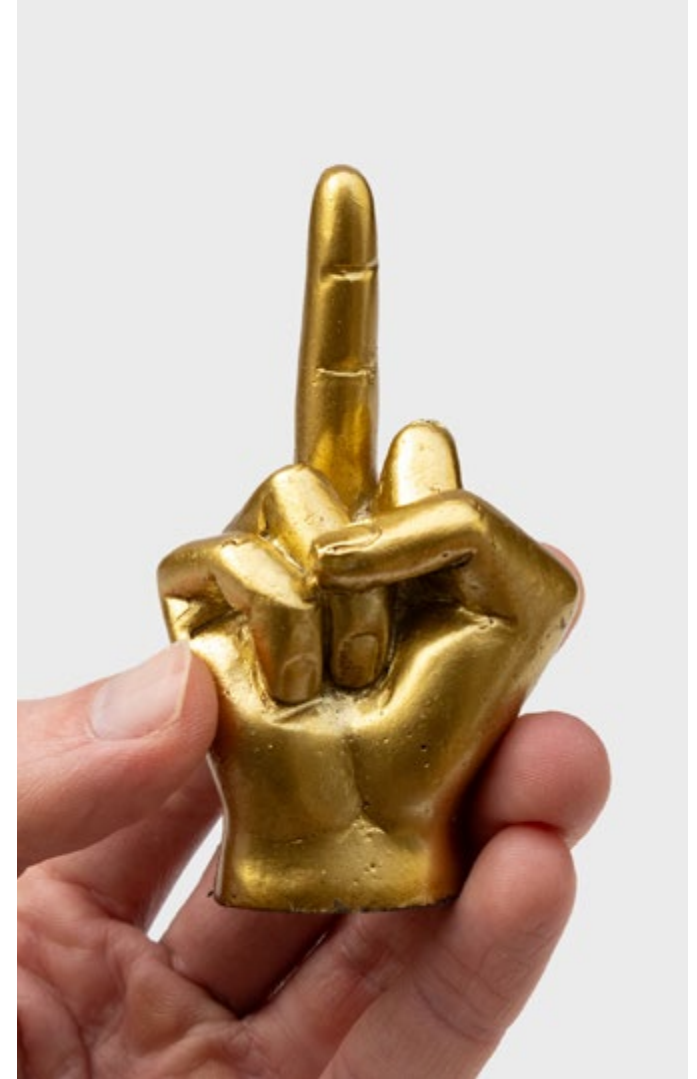

Small Gestures - Screw You

- Pocket size F#&%k You! charm.
- Show you're rooting for your friends.
- Solid mini statue with soft felt base.

Pack Size: 12

Product in pack: W57 x H42 x D115mm • W2.2 x H1.6 x D4.5in

Item Code: LK LUKSCYO