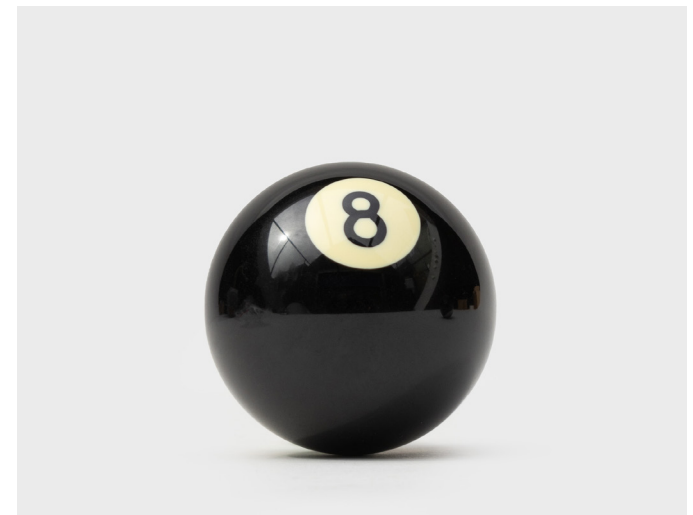

Item Code: LK IAGASK

Legless Cork Screw

- Pirate bottle opener.
- Easy opener lever, foil cutter, beer bottle opener.
- Made from stainless steel and matt black rubber.

Pack Size: 12

Product in pack: W78 x H268x D18mm • W3.0 x H10.5 x D0.7in

Item Code: SK BOPIRATE1

8 Ball Bottle Opener

- High gloss black 8 Ball with white logo
- Quality screw fitted steel opener insert
- Crack open your beverage with ease

Pack Size: 12

Product in pack: W90 x H120 x D90mm • W3.5 x H4.7 x D3.5in