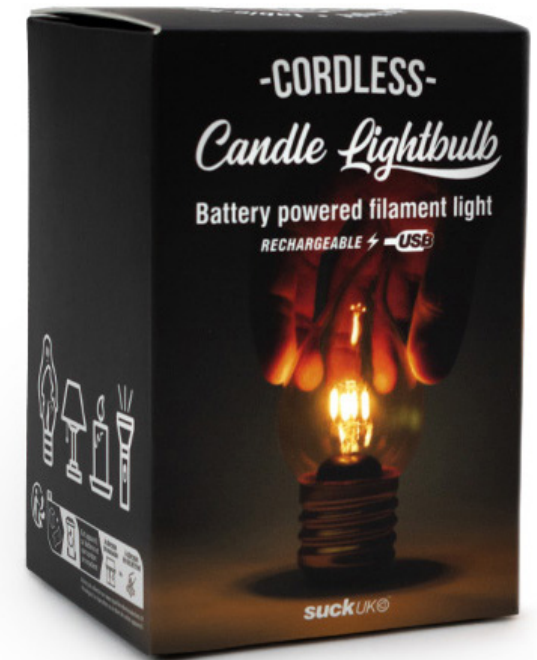

Poison Potion

- Apothecary bottle with glowing white 'Poison Skull' inside
- Glass, cork and metal construction
- USB rechargeable cable included

Pack Size: 6

Product in pack: W85 x H140x D85mm

Item Code: LIGHTPOT2

Cordless Candle Lightbulb

- Switch between on, off and flickering modes
- Golden tinted glass to offer a warm glow
- USB rechargeable, cable included

Pack Size: 6

Product in pack: W85 x H130x D85mm

Item Code: LIGHTBULB6

Skull Bookends

- Life-size replica of a human skull
- Cut in half down the middle
- Fill your head with books!

Pack Size: 4

Product in pack: W190 x H190 x D180 mm • W7.5 x H7.5 x D7.1 in

Code: SK BOOKSKULL1

Code: SK TIDYHAND1

Skull Tidy

- A hollow skull for your essentials.
- Highly detailed surface and shape.
- The ideal place to store your wallet, keys, phone, jewellery or makeup.

Pack Size: 4

Product in pack: W155 x H185 x D265mm • W6.10 x H7.28 x D10.43in