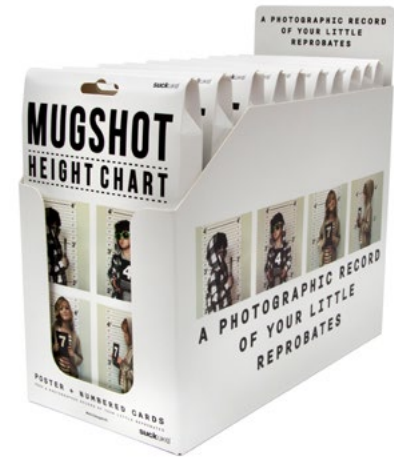

# Legless Cork Screw

- Pirate bottle opener.
- Easy opener lever, foil cutter, beer bottle opener.
- Made from stainless steel and matt black rubber.

**Pack Size:** 12

**Product in pack:** W78 x H268x D18mm • W3.0 x H10.5 x D0.7in

# Rechargeable Bottle Light

- Rechargeable light that turns bottles into lamps.
- Cork-shaped light that fits into almost any bottle.
- Recharges via USB in 1 hour, runs for 3 hours when fully charged.

**Pack Size:** 12

**Product in pack: Single:** W22 x H50 x D23mm • W3.1 x H5.0 x D1.0in

**Twin Pack:** W100 x H164 x D25mm • W3.93 x H6.45 x D0.98in

**Item Code: Single Pack:** SK LIGHTBOTTLE1

**Item Code: Twin Pack:** SK LIGHTBOTTLE2

# Mugshot Height Chart

- Double sided poster with measurements in feet & inches / metres & cm
- 10 double sided number cards to show your age
- Keep a photographic record of your little ones as they grow