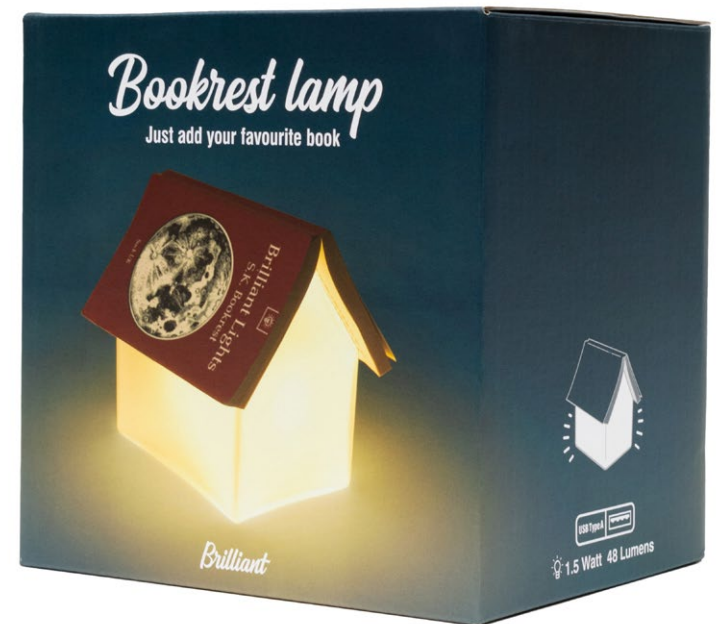

**Pack Size:** 6

**Product in pack:** W85 x H130 x D85mm • W3.3 x H5.2 x D3.3in

**Item Code:** SK LIGHTBULB1

# Book Rest Lamp

- An LED house shaped reading lamp.
- Frosted, semi-transparent appearance produces a soft warm light.
- Ideal as a reading lamp and as a book rest.

**Pack Size:** 4

**Product in pack:** W155 x H155 x D120mm • W6.10 x H6.10 x D4.72in