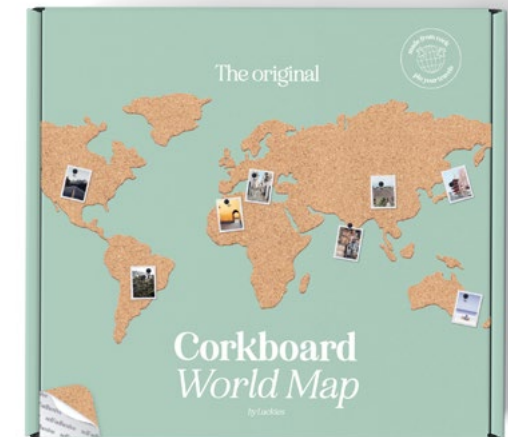

Peace Out

- Premium headphone display styled as peace pose.
- Suitable for headsets or in in-ear headphones.
- Weighted, and with non-slip felt base.

Pack Size: LK LUKPEA: 6 • LK LUKPEAM: 12

Product: W135 x H285 x D90mm • W5.31 x H11.22 x D3.54in

Product (mini): W90 x H180 x D60mm • W3.54 x H7.08 x D2.36in

Item Code: LK LUKPEA
Item Code: Mini: LK LUKPEAM

Smartphone Projector 2.0

- Turn your smartphone into a home cinema.
- Fits phones up to 80mm x 160mm (3.2 x 6.2 inches).
- Compatible with iPhone 6 and iPhone 6 Plus - comes ready assembled.

Pack Size: 12

Product in pack: W175 x H185 x D105mm • W6.88 x H7.28 x D4.13in

Item Code: LK LUKPRO2
Item Code: LK LUKPRO2G

Corkboard World Map

- Self-adhesive corkboard in the shape of the world.
- Perfect for formulating travel plans or attaching memorabilia.
- Contains 16 cork pieces and a box of 16 pins.