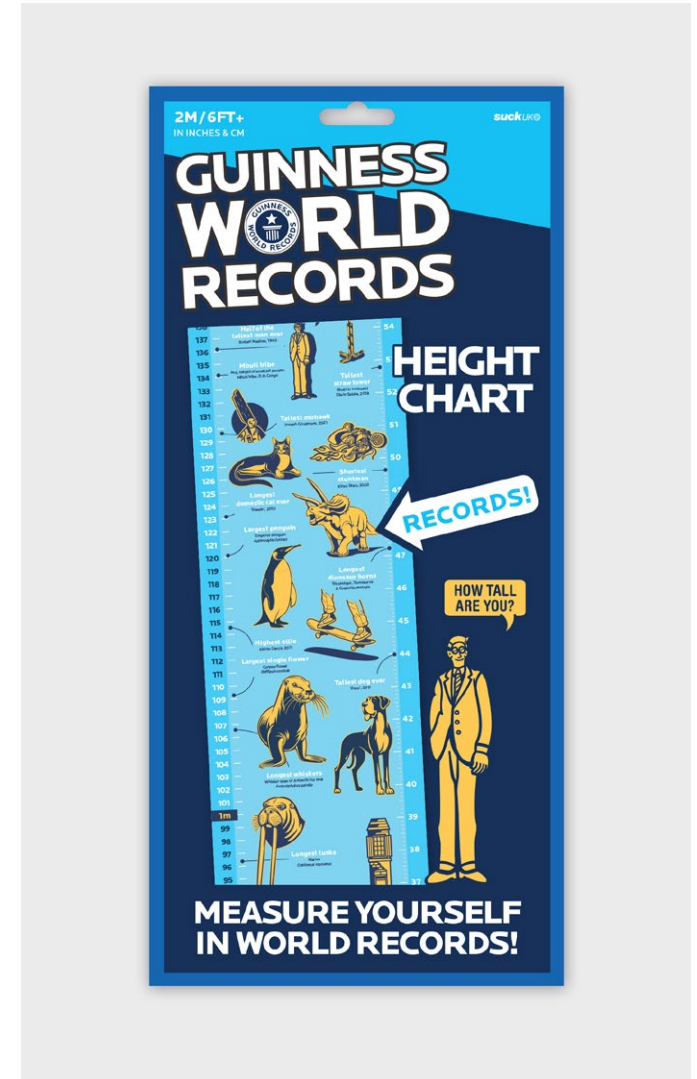

Guinness World Records - Height Chart

- Height chart for your wall covered with amazing World Record facts.
- Premium packaging.
- Measures up to 6'6" (2m).

Pack Size: 12

Product in pack: W175 x H360 x D5mm • W6.8 x H14.1 x D0.1in

Item Code: SK GWRHEIGHT1