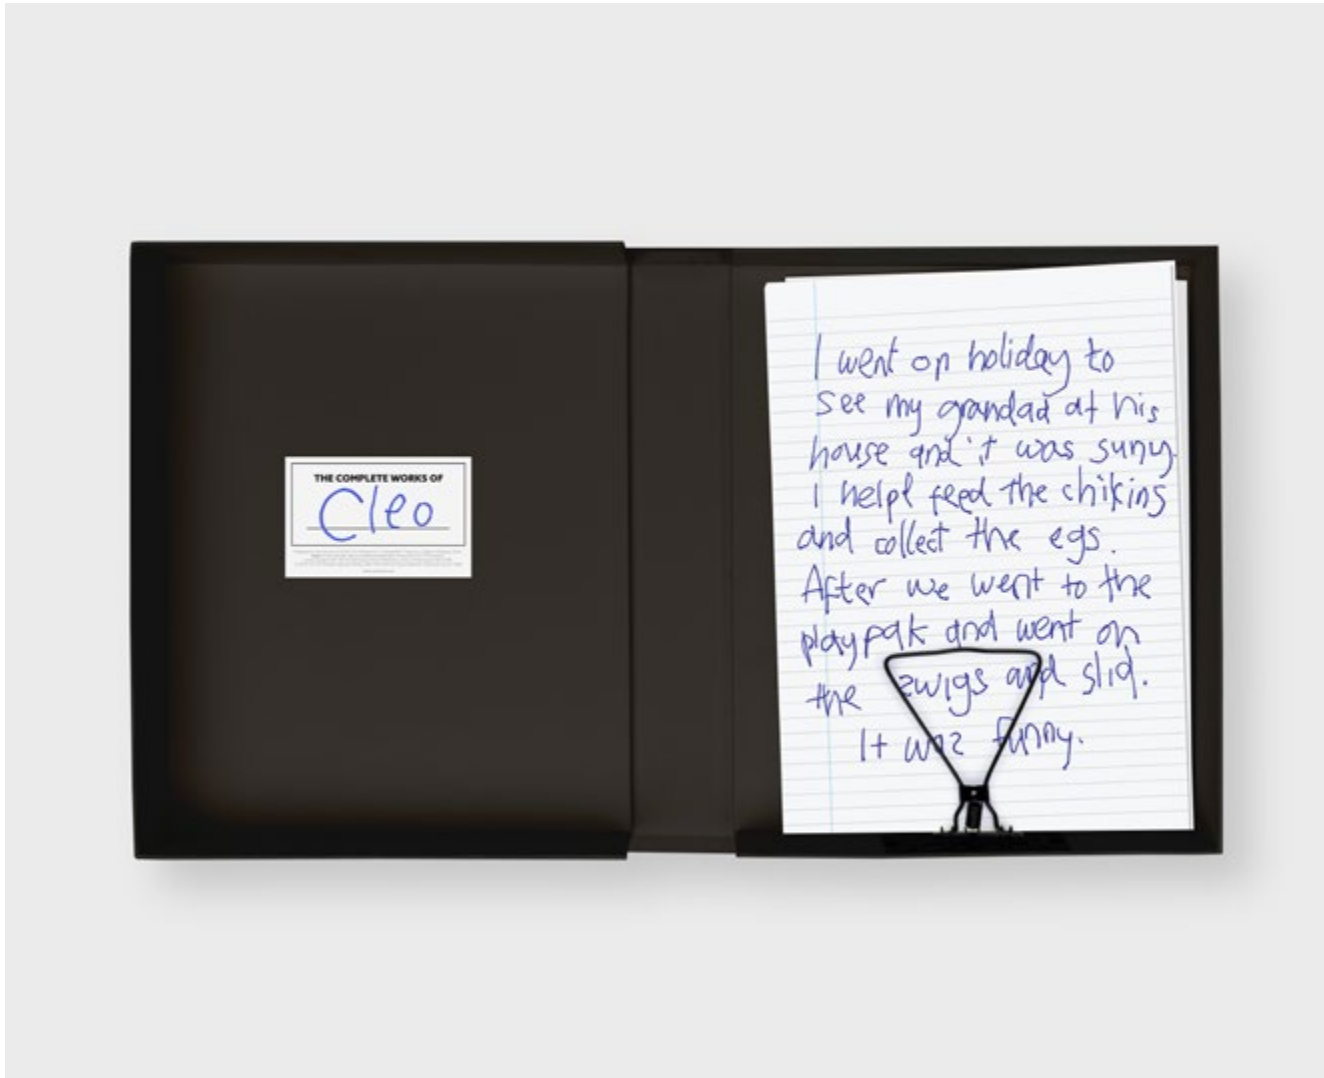

Big Book for Little Authors

- Cloth bound coffee table book.
- Blank for your kids first stories.
- An archive of creative writing.

Pack Size: 6

Product in pack: W226 x H330 x D55mm • W8.8 x H12.9 x D2.1in

Item Code:SK LITTLEAUTH1