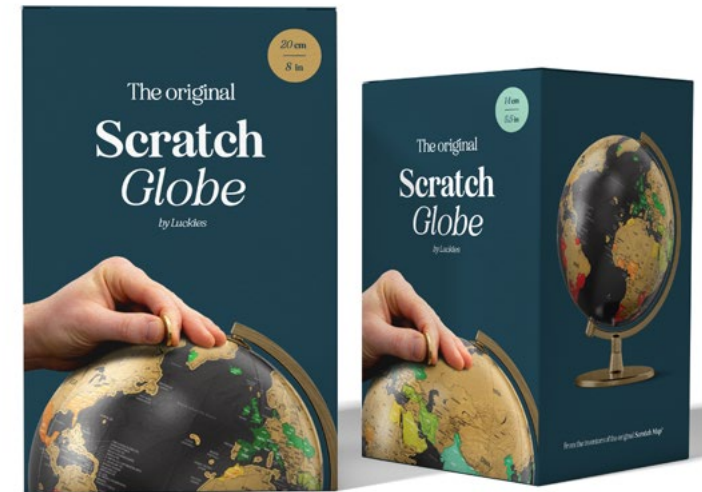

Scratch Globe

- Features a top layer of scratchable foil to keep a personal record of your travels.
- Deluxe globe with premium metal stand, looks great on any bookshelf.
- Available in 14cm and 20cm diameter versions.

Pack Size: 3

Product in pack (14cm): W150 x H200 x D150mm • W5.91 x H7.87 x D5.91in

Product in pack (20cm): W220 x H275 x D220mm • W8.66 x H10.83 x D8.66in

Item Code (14cm): LK LUKSG2

Item Code (20cm): LK LUKSG3