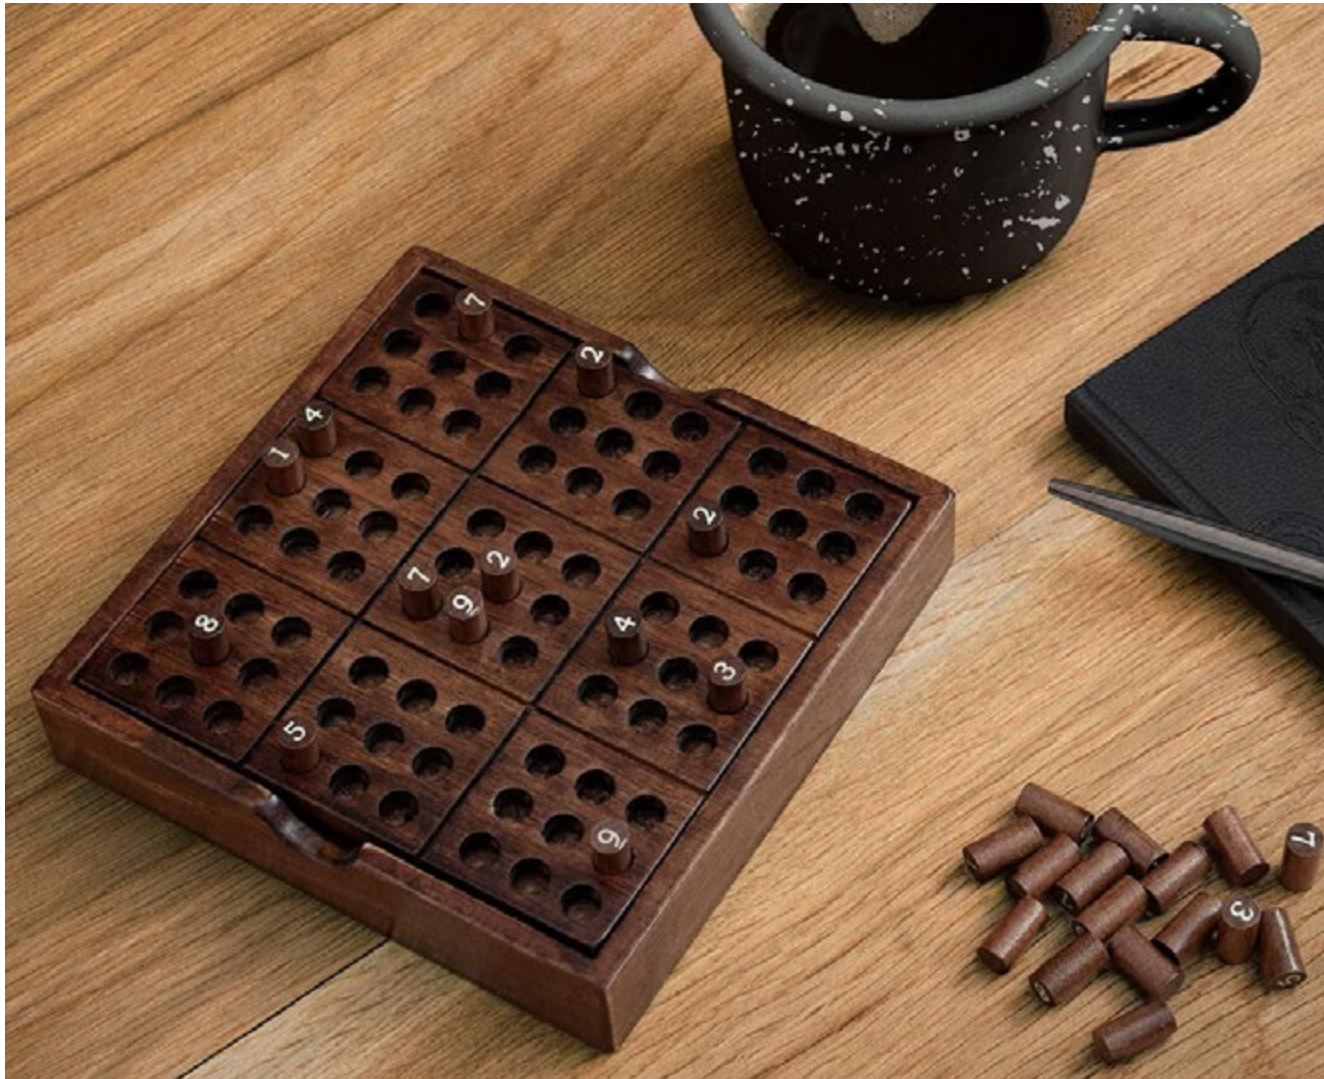

# Tic-Tac-Toe

- Premium wooden tic-tac-toe / noughts & crosses set.
- All in one design, the storage box is the playing board.
- Contains wood game board, 10 wooden playing pieces & game guide.

**Pack Size:** 12

**Product in pack:** W140 x H140 x D25mm • W5.51 x H5.51 x D0.98in

**Item Code:** LK IAGTIC

# Reversi

- Deluxe two-player board game
- 64 reversible wooden playing pegs
- Printed rules and instructions included

**Pack Size:** 12

**Product in pack:** W140 x H140 x D25 mm • W5.5 x H5.5 x D1 in

**Code:** LK IAGREV