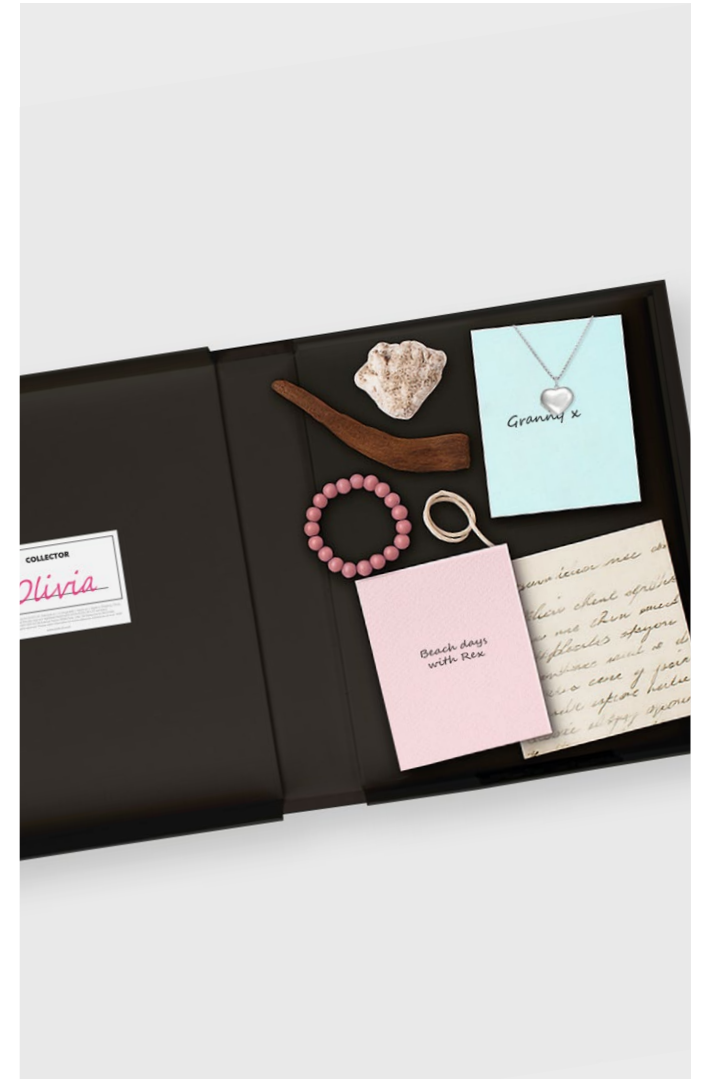

Big Book of Memories

- Cloth bound coffee table book box
- Storage for memorable keepsakes
- Create an archive of your special memories

Pack Size: 6

Product in pack: W236 x H328 x D55 mm • W9.3 x H12.9 x D2.2 in

Code: SK LITTMEMORY1

TRADE: £10.00

RETAIL: £24.99