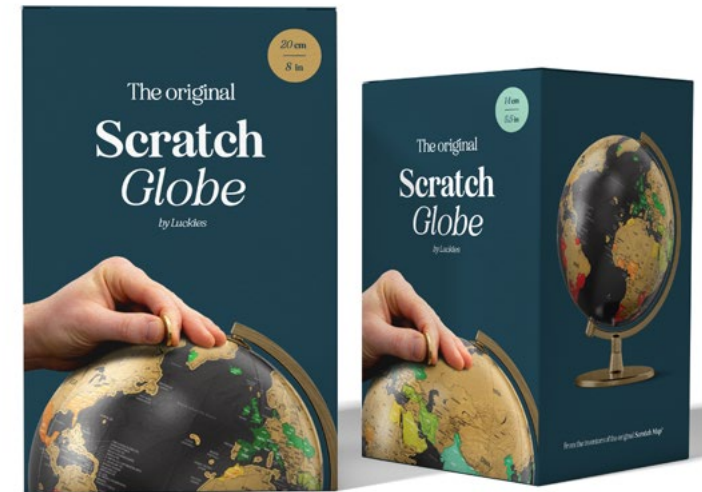

# The Games Library - Checkers

- Wooden Checkers set within a book
- Classic book-cloth bound hardback book
- Cut out pages conceal the board and pieces

**Pack Size:** 6

**Product in pack:** W160 x H220 x D40mm • W6.3 x H8.7 x D1.6in

# Skull Bookends

- Life-size replica of a human skull
- Cut in half down the middle
- Fill your head with books!

**Pack Size:** 4

**Product in pack:** W190 x H190 x D180 mm • W7.5 x H7.5 x D7.1 in

**Code:** SK BOOKSKULL1

# Scratch Globe

- Features a top layer of scratchable foil to keep a personal record of your travels.
- Deluxe globe with premium metal stand, looks great on any bookshelf.
- Available in 14cm and 20cm diameter versions.