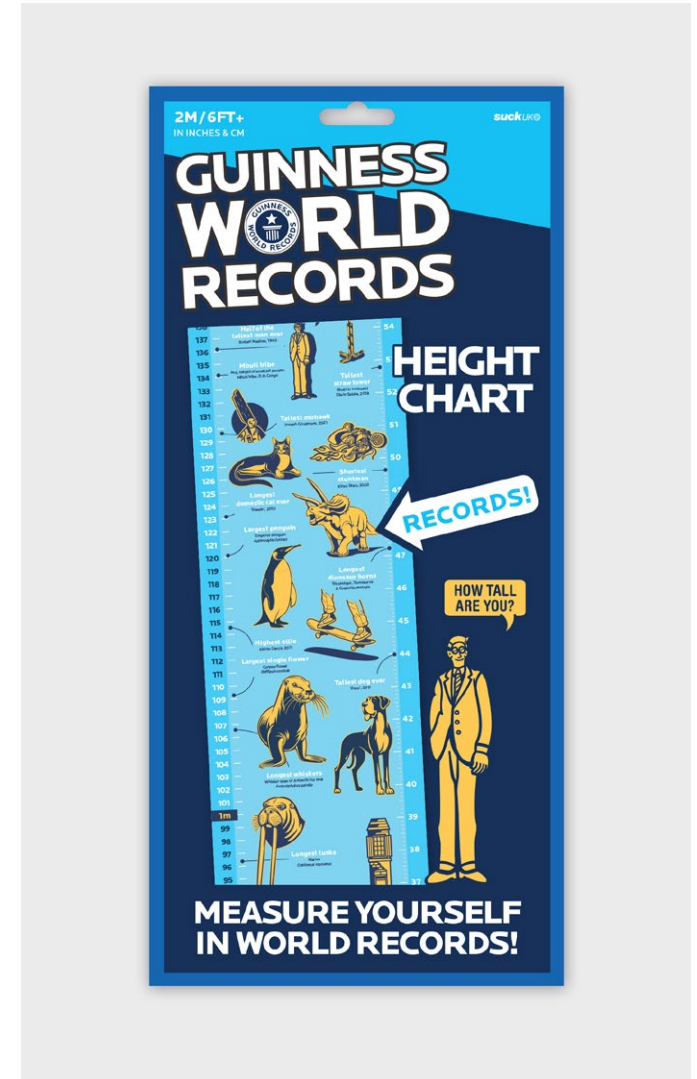

# Moon Playing Cards

- Moon-themed playing cards
- Shows moon phases and the 12 astronauts to have stepped foot on the moon
- Packaged in quality two-part card box

**Pack Size:** 12

**Product in pack:** W92 x H120 x D23 mm • W3.6 x H4.7 x D0.9 in

**Code:** SK CARDPLAYMOON

# Guinness World Records - Height Chart

- Height chart for your wall covered with amazing World Record facts.
- Premium packaging.
- Measures up to 6'6" (2m).

**Pack Size:** 12

**Product in pack:** W175 x H360 x D5mm • W6.8 x H14.1 x D0.1in