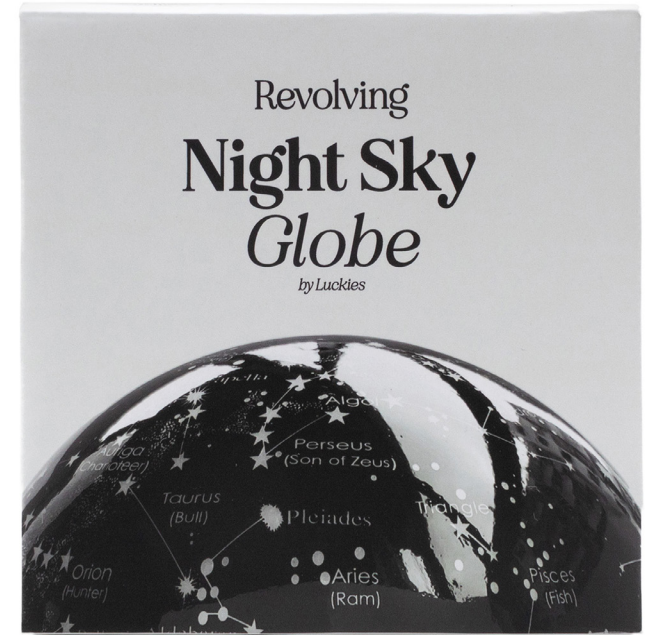

# Smiley Globe

- Smiley x Suck desk globe collaboration
- Yellow and black colourway
- 14cm size

**Pack Size:** 6

**Product in pack:** W150 x H175 x D150mm • W5.9 x H6.8 x D5.9in

**Item Code:** SK GLOBESMY1

# Revolving Night Sky Globe

- Spins for 30 days non-stop on one battery
- Illuminated & Detailed constellations
- 14-second full rotation

**Pack Size:** 6

**Product in pack:** W140 xH140 x D140mm • W5.5 x H5.5 x D5.5in