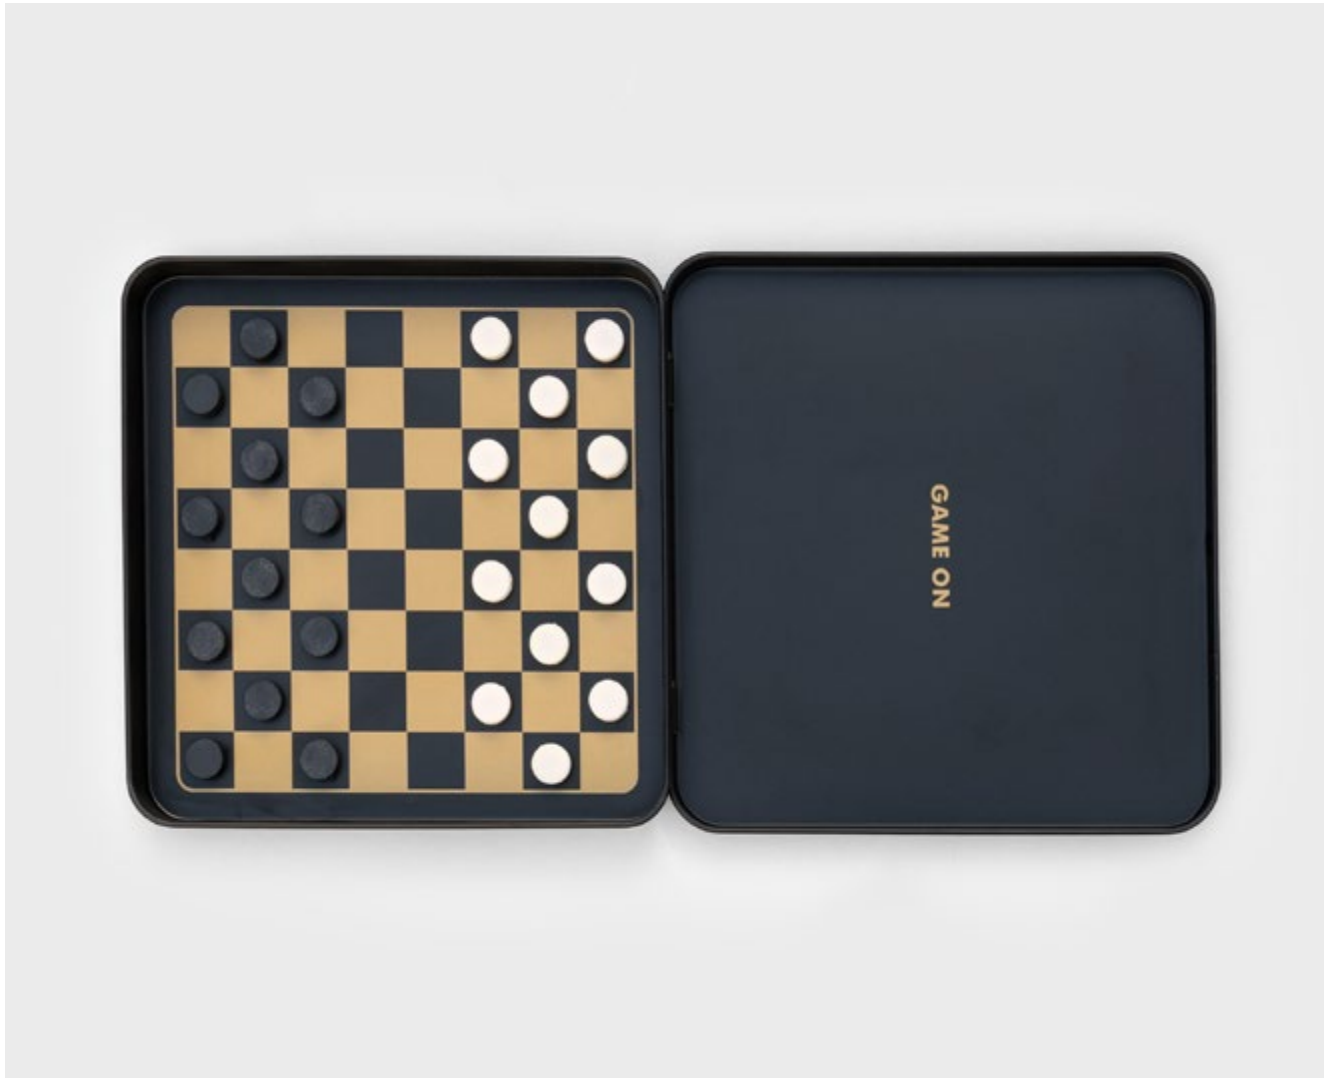

Game On Checkers

- Magnetic pieces.
- Draw string bag to store pieces.
- Use the metal tin to play.

Pack Size: 12

Product in pack: W135 x H13 x D135mm • W5.3 x H0.5 x D5.3in

Item Code: LK IAGGOC