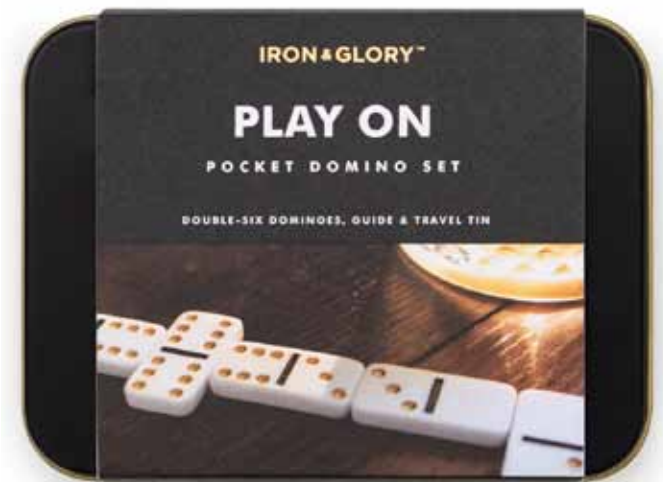

Item Code: LK IAGPO