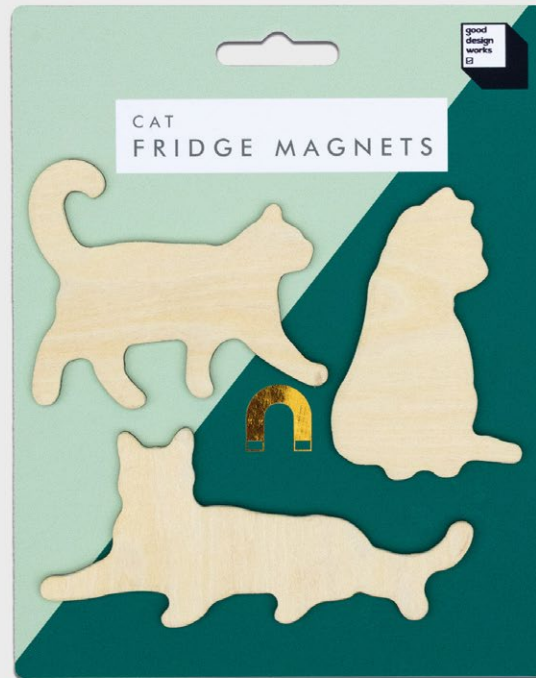

Pack Size: 4

Product in pack: W170 x H250 x D150mm • W6.69 x H9.84 x D5.91in

Item Code: SK BOXDINO1

Robot Lunchbox

- Classic tin lunchbox designed like a retro robot.
- Carry handle and secure fastenings.
- Plenty of room for a sandwich and snacks!

Pack Size: 12

Product in pack: W162 x H245 x D85mm • W6.37 x H9.64 x D3.34in

Item Code: SK LUNCHBOT1

Rock On - Bottle Stopper

- Rock salute bottle stopper.
- Silicone seal fits most wine and liquor bottles.
- For metal-heads who rock responsibly

Pack Size: 12

Product in pack: W66 x H150 x D66mm • W2.60 x H5.91 x D2.60in

Item Code: LK LUKROKBSG

Cat & Dog Magnets

- Pick a team. Cats or Dogs. Or both!
- Cat & Dog Magnets
- Wood, with rubber magnetic sheet

Pack Size: 12

Product in pack: W80 x H65 x D10mm • W3.3 x H2.5 x D0.3in

Item Code: GW MAGDOG1

Cat & Dog Hooks

- Self adhesive wall hooks.
- Made from painted metal.
- For small household items.

Pack Size: 12