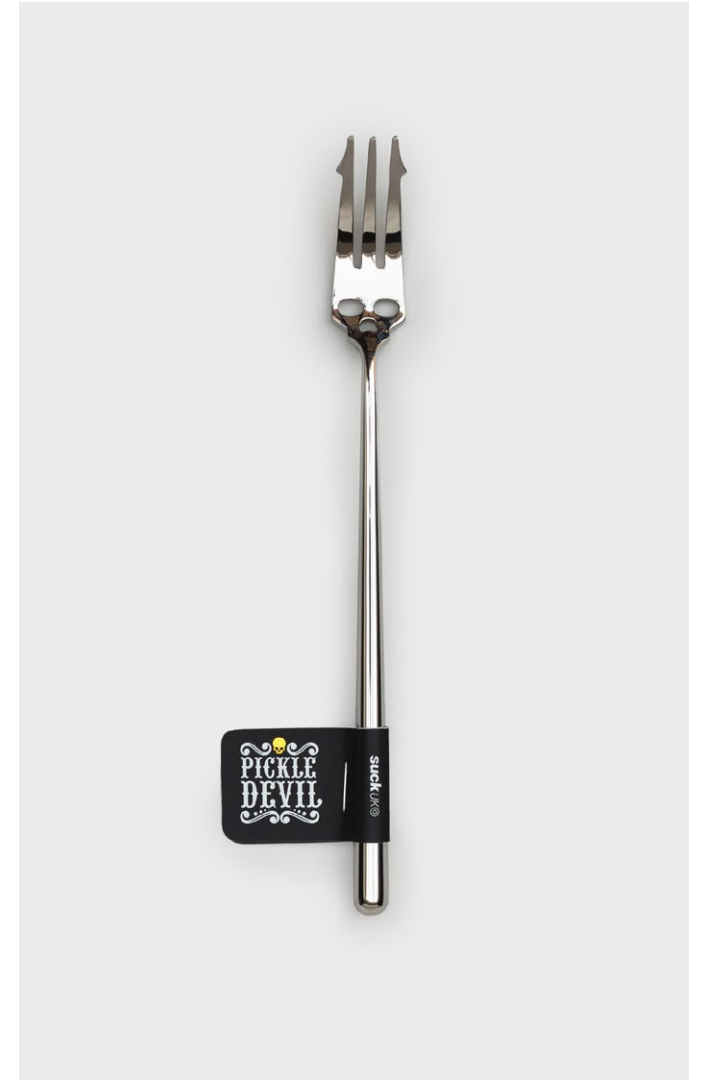

Pack Size: 12

Product in pack: W90 x H120 x D90mm • W3.5 x H4.7 x D3.5in

Item Code: SK BOPOOLBALL8

Ring Pull Bottle Opener

- Crack open a drink with this supersized ring-pull bottle opener.
- Polished stainless steel.
- Fully recycled paper pack.

Pack Size: 12

Product in pack: W125 x H125 x D10mm • W4.9 x H4.9 x D0.3in

Item Code: SK BORINGPULL1

PICKLE FORK

- Skull pickle fork
- Polished high-grade stainless steel
- Printed tag with gold foil

Pack Size: 12