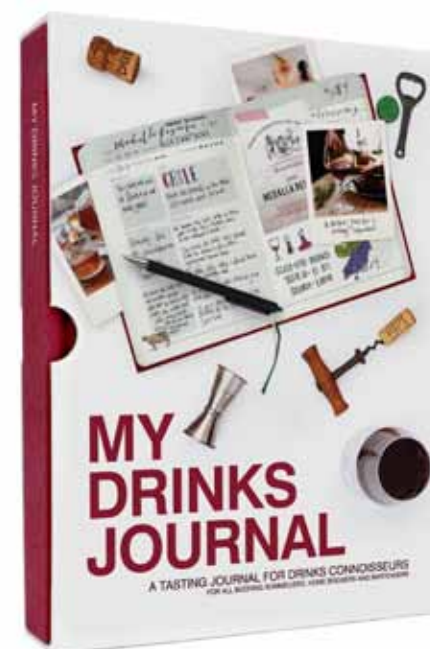

Pack Size: 6

Product in pack: W155 x H189 x D24mm • W6.10 x H7.44 x D0.94in

Item Code: SK SCALESBOOK1

My Family Cook Book

- Blank cookbook for your family's recipes.
- Template pages with space for over 80 recipes.
- Sections for photographs and clippings, beautiful hardbound book with cloth covers.

Pack Size: 6

Product in pack: W163 x H227 x D28mm • W6.37 x H9.64 x D3.34in

Item Code: Red: SK MYRECIPES1
Item Code: Black: SK MYRECIPES2

My Baking Journal

- The cook book you write yourself.
- Template pages with space for over 80 recipes.
- Includes an introduction with useful baking guides and tips.

Pack Size: 6

Product in pack: W165 x H229 x D40mm • W6.50 x H9.02 x D1.57in

Item Code: SK MYBAKE1

MY DRINKS JOURNAL

My Drinks Journal

- Write your own tasting notes for wine, beer, spirits and cocktails.
- Discover, rate and remember your favourite drinks.
- Easy to read introduction with illustrated hints & tips, food pairings, maps and more.