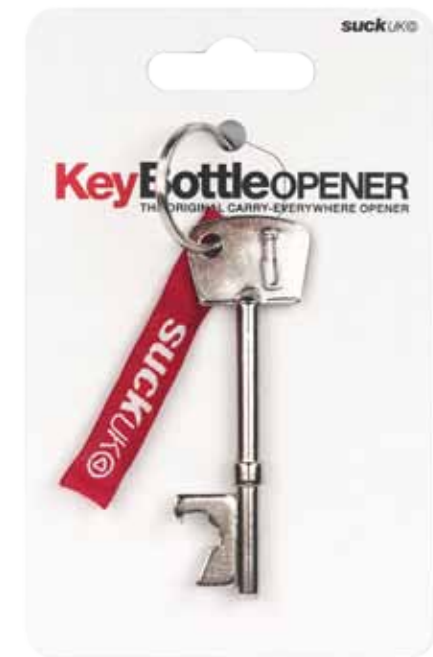

Pack Size: 12

Product in pack: W150 x H277 x D150mm • W5.9 x H10.9 x D5.9in

Item Code: SK LUNCHGUITAR1

Legless Cork Screw

- Pirate bottle opener.
- Easy opener lever, foil cutter, beer bottle opener.
- Made from stainless steel and matt black rubber.

Pack Size: 12

Product in pack: W78 x H268x D18mm • W3.0 x H10.5 x D0.7in

Item Code: SK BOPIRATE1

Key Bottle Opener

- Looks like a regular key - opens bottles.
- Compact, subtle and incredibly useful.
- A modern design classic in its own lifetime!