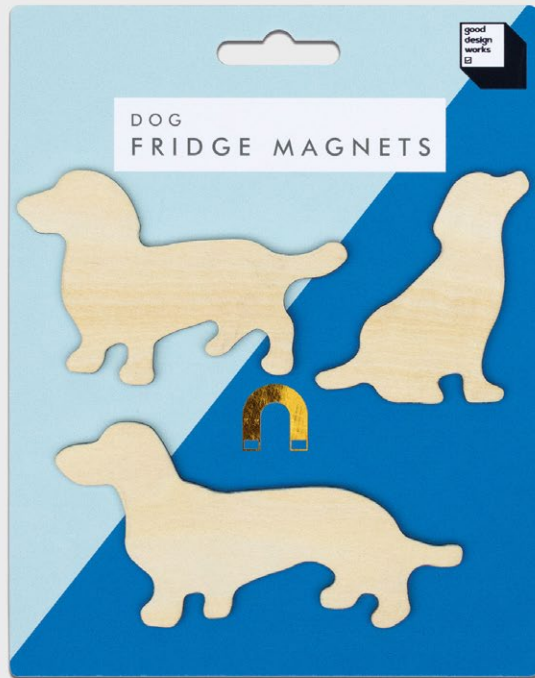

Pack Size: 4

Product in pack: W170 x H250 x D150mm • W6.69 x H9.84 x D5.91in

Item Code: SK BOXDINO1

Robot Lunchbox

- Classic tin lunchbox designed like a retro robot.
- Carry handle and secure fastenings.
- Plenty of room for a sandwich and snacks!

Pack Size: 12

Product in pack: W162 x H245 x D85mm • W6.37 x H9.64 x D3.34in

Item Code: SK LUNCHBOT1

Rock On - Bottle Stopper

- Rock salute bottle stopper.
- Silicone seal fits most wine and liquor bottles.
- For metal-heads who rock responsibly

Pack Size: 12

Product in pack: W66 x H150 x D66mm • W2.60 x H5.91 x D2.60in

Item Code: LK LUKROKBSG

Cat & Dog Magnets

- Pick a team. Cats or Dogs. Or both!
- Cat & Dog Magnets
- Wood, with rubber magnetic sheet

Pack Size: 12

Product in pack: W80 x H65 x D10mm • W3.3 x H2.5 x D0.3in

Item Code: GW MAGDOG1

Cat & Dog Hooks

- Self adhesive wall hooks.
- Made from painted metal.
- For small household items.

Pack Size: 12