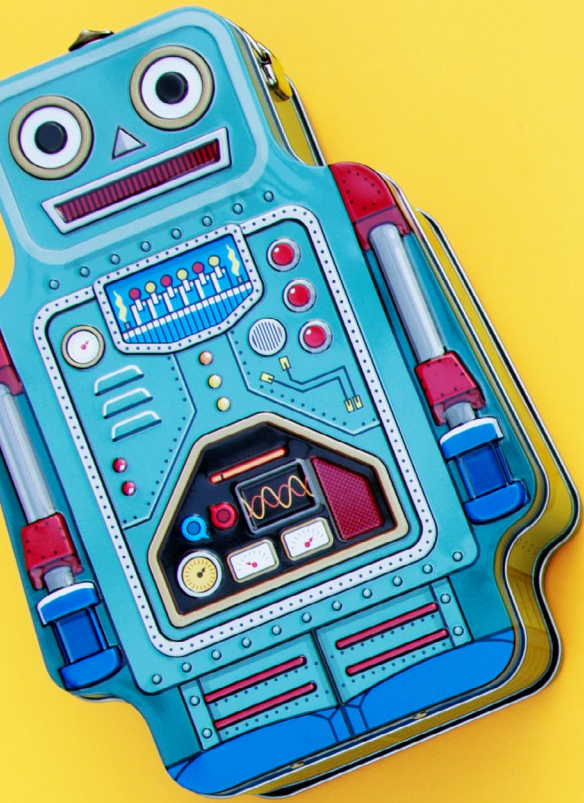

Lunch Boxes

suckUK®