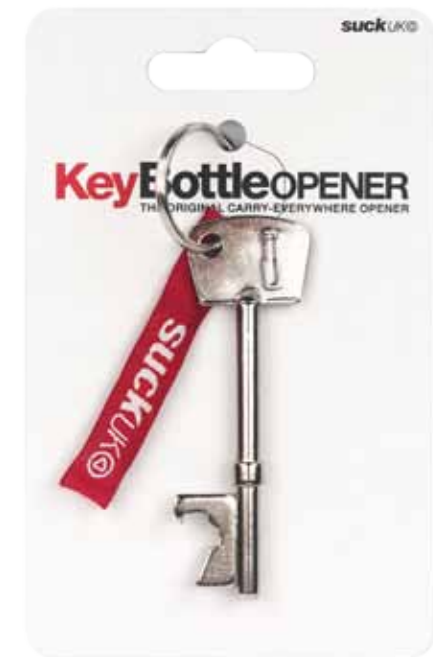

Pack Size: 12

Product in pack: W22 x H50 x D23mm • W3.1 x H5.0 x D1.0in

Item Code: SK LIGHTBOTTLE3

Rechargeable Bottle Light

- Rechargeable light that turns bottles into lamps.
- Cork-shaped light that fits into almost any bottle.
- Recharges via USB in 1 hour, runs for 3 hours when fully charged.

Pack Size: 12

Product in pack: Single: W22 x H50 x D23mm • W3.1 x H5.0 x D1.0in

Twin Pack: W100 x H164 x D25mm • W3.93 x H6.45 x D0.98in

Item Code: Single Pack: SK LIGHTBOTTLE1

Item Code: Twin Pack: SK LIGHTBOTTLE2

Rechargeable Bottle String Light

- Cork shaped LED bottle string light
- Fits almost every shape and style of bottle.
- Recharges via USB in 1 hour, runs for 4 hours.

Pack Size: 12

Product in pack: W100 x H163 x D28mm • W3.93 x H6.41 x D1.10in

Item Code: SK LIGHTSTRING1

Key Bottle Opener

- Looks like a regular key - opens bottles.
- Compact, subtle and incredibly useful.
- A modern design classic in its own lifetime!

Pack Size: 25

Product in pack: W80 x H125 x D12mm • W3.15 x H4.92 x 0.47in