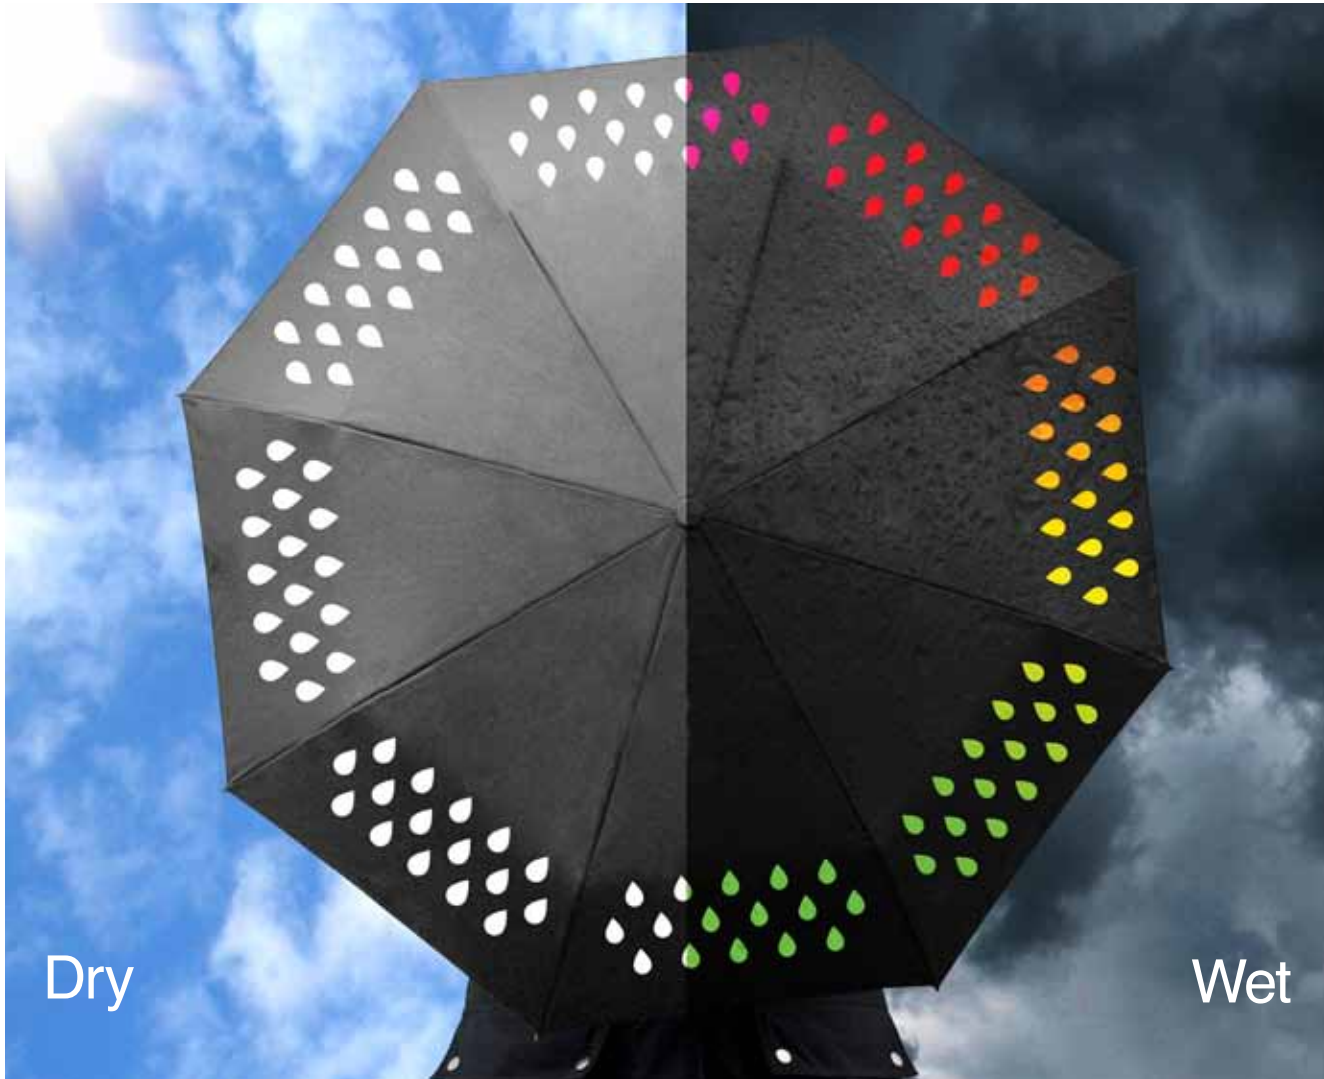

Item Code: LK IAGGO

Colour Changing Umbrella

- Umbrella printed with colour changing ink, white pattern turns multi-coloured when wet.
- High-quality mechanisms (carbon fibre struts) and soft grip handle. 100cm diameter when open.
- Lightweight, portable, super-tough and durable, with matching slip-on carry case.