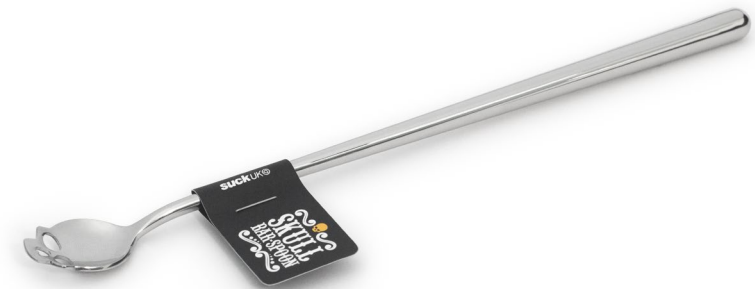

Rechargeable Bottle String Light

- Cork shaped LED bottle string light
- Fits almost every shape and style of bottle.
- Recharges via USB in 1 hour, runs for 4 hours.

Pack Size: 12

Product in pack: W100 x H163 x D28mm • W3.93 x H6.41 x D1.10in

Item Code: SK LIGHTSTRING1

Key Bottle Opener

- Looks like a regular key - opens bottles.
- Compact, subtle and incredibly useful.
- A modern design classic in its own lifetime!

Pack Size: 25

Product in pack: W80 x H125 x D12mm • W3.15 x H4.92 x 0.47in

Item Code: SK KEY01

Ring Pull Bottle Opener

- Crack open a drink with this supersized ring-pull bottle opener.
- Polished stainless steel.
- Fully recycled paper pack.

Pack Size: 12

Product in pack: W125 x H125 x D10mm • W4.9 x H4.9 x D0.3in

Item Code: SK BORINGPULL1

Skull Bar Spoon / Dessert Spoon

- Long handled spoon, equally good for cocktails & deserts.
- Extra long, tapered round handle to aid drink stirring and desert scooping.
- Polished high-grade stainless steel. Dishwasher safe and food grade.