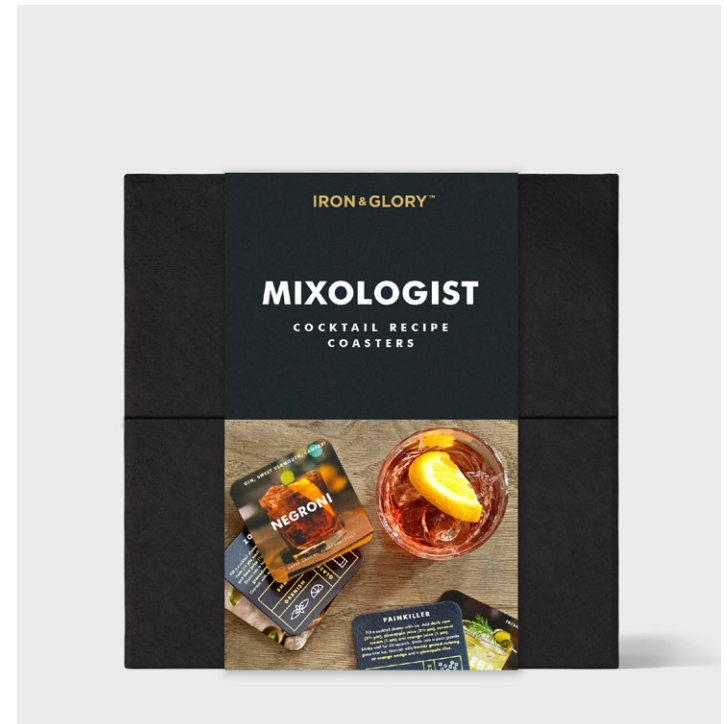

Item Code: SK BORINGPULL1

Skull Bar Spoon / Dessert Spoon

- Long handled spoon, equally good for cocktails & deserts.
- Extra long, tapered round handle to aid drink stirring and desert scooping.
- Polished high-grade stainless steel. Dishwasher safe and food grade.

Pack Size: 12

Product: W21 x H230 x D2 mm • W0.8 x H9 x D0.1 in

Code: SK SPOONSKULL5

Chinese Checkers

- Deluxe wooden board game.
- Instruction book with game variants.
- All in one design, the storage box is the playing board.

Pack Size: 12

Product in pack: W143 x H33 x D143mm • W5.6 x H1.2 x D5.6in

Item Code: LK IAGCNC

Mixologist

- 48 recipe cards with full colour photography.
- Includes 6 blanks for your own creations.
- Made from heavy duty 'beer mat' paperboard.