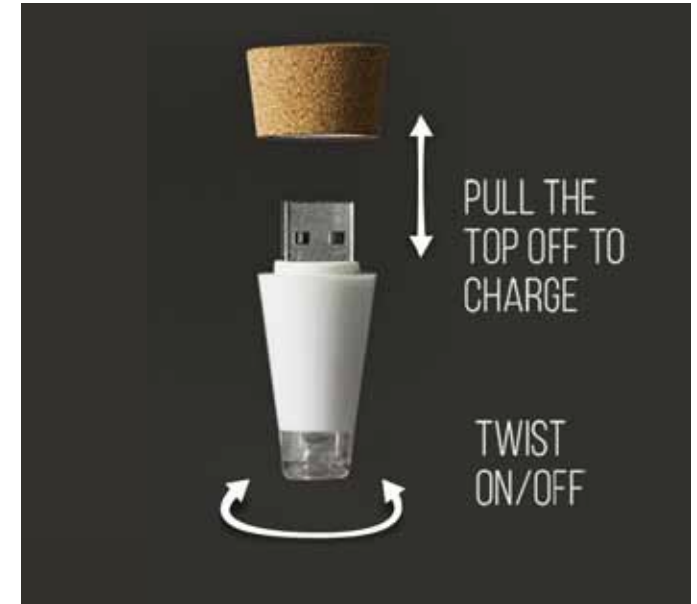

Pack Size: 12

Product in pack: W90 x H95 x D90mm • W3.7 x H3.5 x D3.7in

Item Code: SK CAMPSMYCUP1

Sun Jar Solar Garden Lamp

- Solar powered light inside a frosted glass mason jar.
- Switches on automatically when it gets dark - A beautifully simple night light.
- Use outside or indoors. Mason jars are traditional and watertight by their very nature.

Pack Size: 2

Product in pack: W360 x H450 x D150mm • W14.17 x H17.72 x D5.91in

Item Code: SK BACKPACKJET1

Rechargeable Multicolour Bottle Light

- Cork shaped light that fits into almost any bottle.
- Twist to change between 7 different colours.
- Recharges via USB in 1 hour, runs for 3 hours when fully charged.

Pack Size: 12

Product in pack: W22 x H50 x D23mm • W3.1 x H5.0 x D1.0in

Item Code: SK LIGHTBOTTLE3

Rechargeable Bottle Light

- Rechargeable light that turns bottles into lamps.
- Cork-shaped light that fits into almost any bottle.
- Recharges via USB in 1 hour, runs for 3 hours when fully charged.