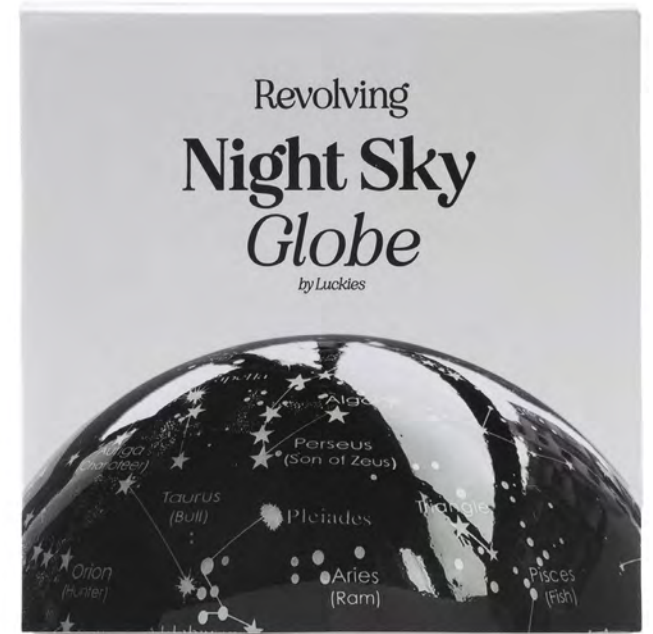

Pack Size: 6

Product in pack: W870 x H60 x D35mm • W34.25 x H2.36 x D1.37in

Item Code: LK LUKHG

Revolving Globe

- Battery powered spinning desk globe. (AA battery not included.)
- 14-second full rotation - spins for up to 30 days non-stop on one battery.
- High-gloss finish.

Pack Size: 6

Product in pack: W140 x H142 x D140mm • W5.51 x H5.59 x D5.51in

Item Code: LK LUKRG

Revolving Night Sky Globe

- Spins for 30 days non-stop on one battery
- Illuminated & Detailed constellations
- 14-second full rotation