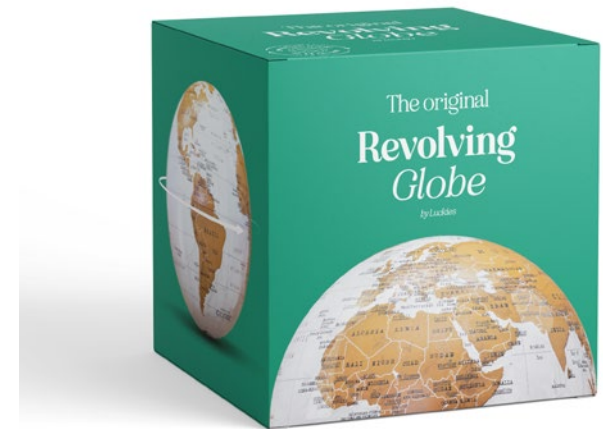

Pack Size: 12

Product in pack: W424 x H301 x D3mm

Item Code: LK LUKSNEON1

Hang!

- Magnetic poster hanger.
- Easily hang Luckies Scratch Map™ and other large format posters.
- Contains 4 x panels, 6 x magnets, and 1 x polyester cord.

Pack Size: 6

Product in pack: W870 x H60 x D35mm • W34.25 x H2.36 x D1.37in

Item Code: LK LUKHG

Revolving Globe

- Battery powered spinning desk globe. (AA battery not included.)
- 14-second full rotation - spins for up to 30 days non-stop on one battery.
- High-gloss finish.

Pack Size: 6

Product in pack: W140 x H142 x D140mm • W5.51 x H5.59 x D5.51in

Item Code: LK LUKRG

Revolving Night Sky Globe

- Spins for 30 days non-stop on one battery
- Illuminated & Detailed constellations
- 14-second full rotation