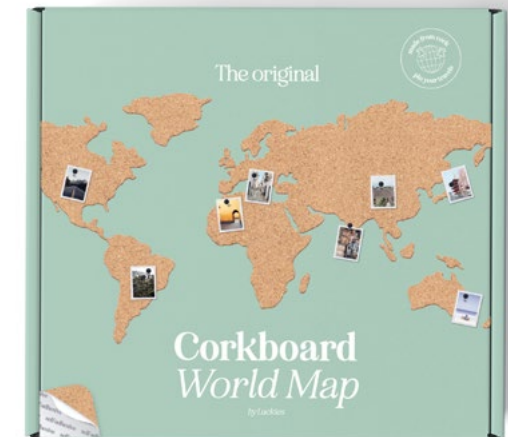

Pack Size: 6

Product in pack: W870 x H60 x D35mm • W34.25 x H2.36 x D1.37in

Item Code: LK LUKHG

Revolving Globe

- Battery powered spinning desk globe. (AA battery not included.)
- 14-second full rotation - spins for up to 30 days non-stop on one battery.
- High-gloss finish.

Pack Size: 6

Product in pack: W140 x H142 x D140mm • W5.51 x H5.59 x D5.51in

Item Code: LK LUKRG

Revolving Night Sky Globe

- Spins for 30 days non-stop on one battery
- Illuminated & Detailed constellations
- 14-second full rotation

Pack Size: 6

Product in pack: W140 xH140 x D140mm • W5.5 x H5.5 x D5.5in

Item Code: LK LUKRGNS

Corkboard World Map

- Self-adhesive corkboard in the shape of the world.
- Perfect for formulating travel plans or attaching memorabilia.
- Contains 16 cork pieces and a box of 16 pins.

Pack Size: 12

Assembled map: W1000 x H455 x D5.5mm • W39.37 x H17.91 x D0.22in

Item Code: LK LUKCORK

My Travel Journal

- Travel journal for recording your adventures.
- Fabric covered hardback designed to withstand long trips.
- Template pages with space to add mementoes.