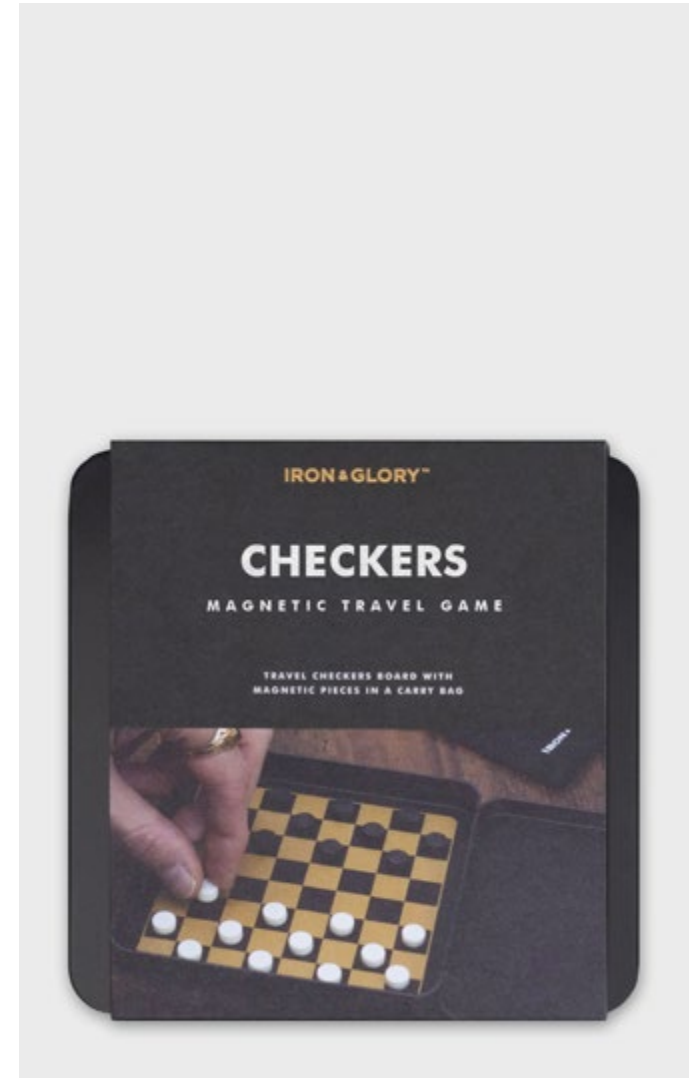

Game On Checkers

- Magnetic pieces.
- Draw string bag to store pieces.
- Use the metal tin to play.

Pack Size: 12

Product in pack: W135 x H13 x D135mm • W5.3 x H0.5 x D5.3in

Item Code: LK IAGGOC