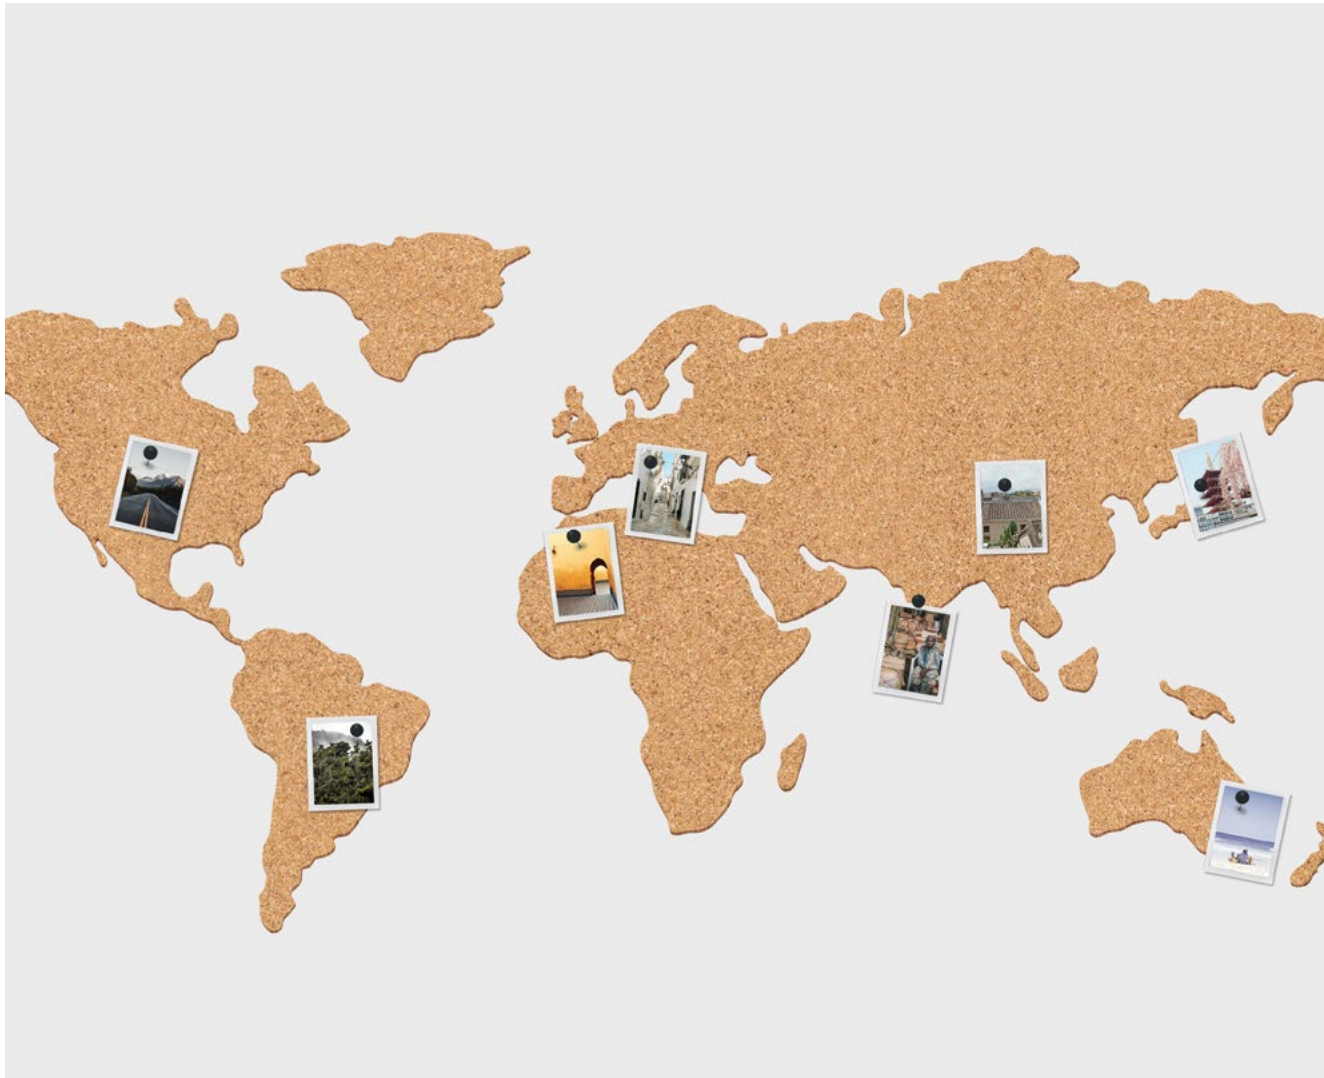

- Countries printed white on natural cork that you can stick pins into. (Pins included.)
- Plot where you've been or plan your next adventure.
- Rotates on a sturdy, stainless steel base.

Pack Size: Small: 4 • Large: 2

Pack Size: 6

Product in pack: W140 x H142 x D140mm • W5.51 x H5.59 x D5.51in

Item Code: LK LUKRG

Revolving Night Sky Globe

- Spins for 30 days non-stop on one battery
- Illuminated & Detailed constellations
- 14-second full rotation

Pack Size: 6

Product in pack: W140 xH140 x D140mm • W5.5 x H5.5 x D5.5in

Item Code: LK LUKRGNS

Corkboard World Map

- Self-adhesive corkboard in the shape of the world.
- Perfect for formulating travel plans or attaching memorabilia.
- Contains 16 cork pieces and a box of 16 pins.