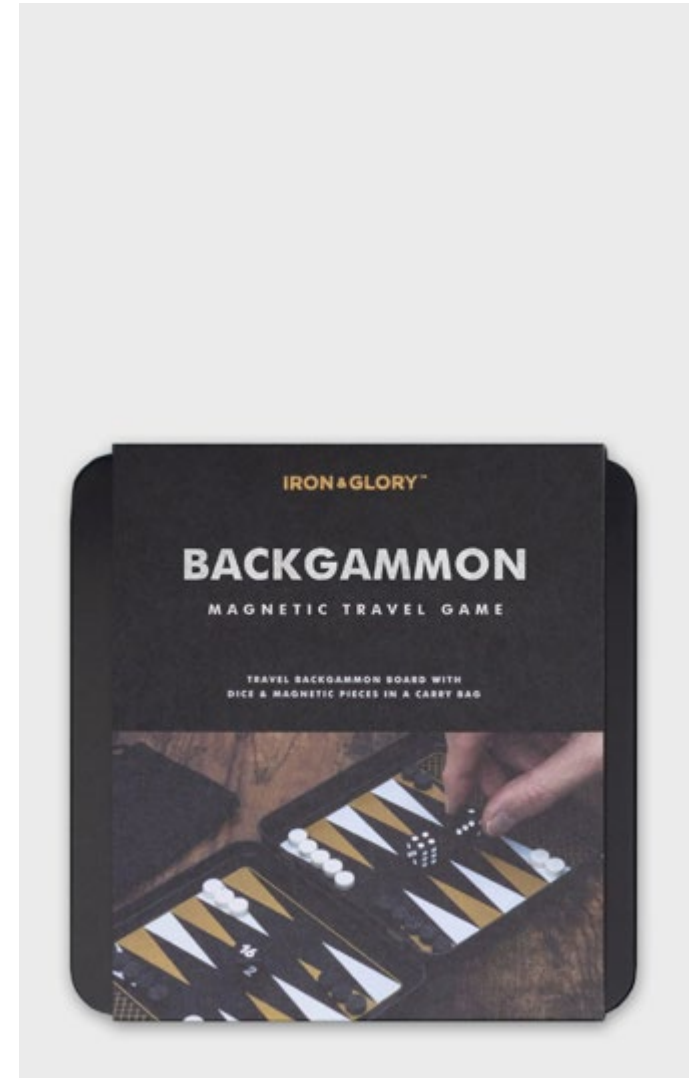

Product in pack: Small: Ø 14cm • Ø 5.5" • Large: Ø 25cm • Ø 10"

Item Code: Small: SK CORKGLOBE6
Item Code: Large: SK CORKGLOBE5

Scratch Globe

- Features a top layer of scratchable foil to keep a personal record of your travels.
- Deluxe globe with premium metal stand, looks great on any bookshelf.
- Available in 14cm and 20cm diameter versions.

Pack Size: 6

Product in pack: W165 x H230 x D35mm • W6.50 x H9.06 x D1.38in

Item Code: Blue: SK MYTRAVEL1
Item Code: BLACK: SK MYTRAVEL2

Gold Card

- Deluxe credit card bottle opener.
- Premium stainless steel with gold finish.
- Slips easily into any wallet or bag.

Pack Size: 24

Product in pack: W230 x H150 x D20mm • W9.0 x H5.9 x D0.7in

Item Code: SK BOCREDCARD1

Game On Chess Set

- Magnetic travel chess set.
- The tin is the board.
- Velvet carry pouch.

Pack Size: 12

Product in pack: W132 x H132 x D10mm • W5.2 x H5.2 x D0.4in

Item Code: LK IAGGO

Game On Backgammon

- Magnetic pieces.
- Draw string bag to store pieces.
- Use the metal tin to play.

Pack Size: 12

Product in pack: W135 x H13 x D135mm • W5.3 x H0.5 x D5.3in