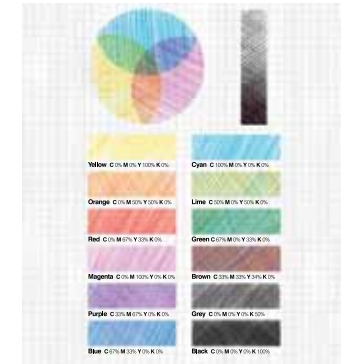

Pack Size: 6

Product in pack: W155 x H189 x D24mm • W6.10 x H7.44 x D0.94in

Item Code: SK SCALESBOOK1

CMYK Pen

- 4 colour ball point pen, includes the colours Cyan, Magenta, Yellow and Black.
- Can be used to create every colour by combining the 4.
- Includes a mixing guide on packet.