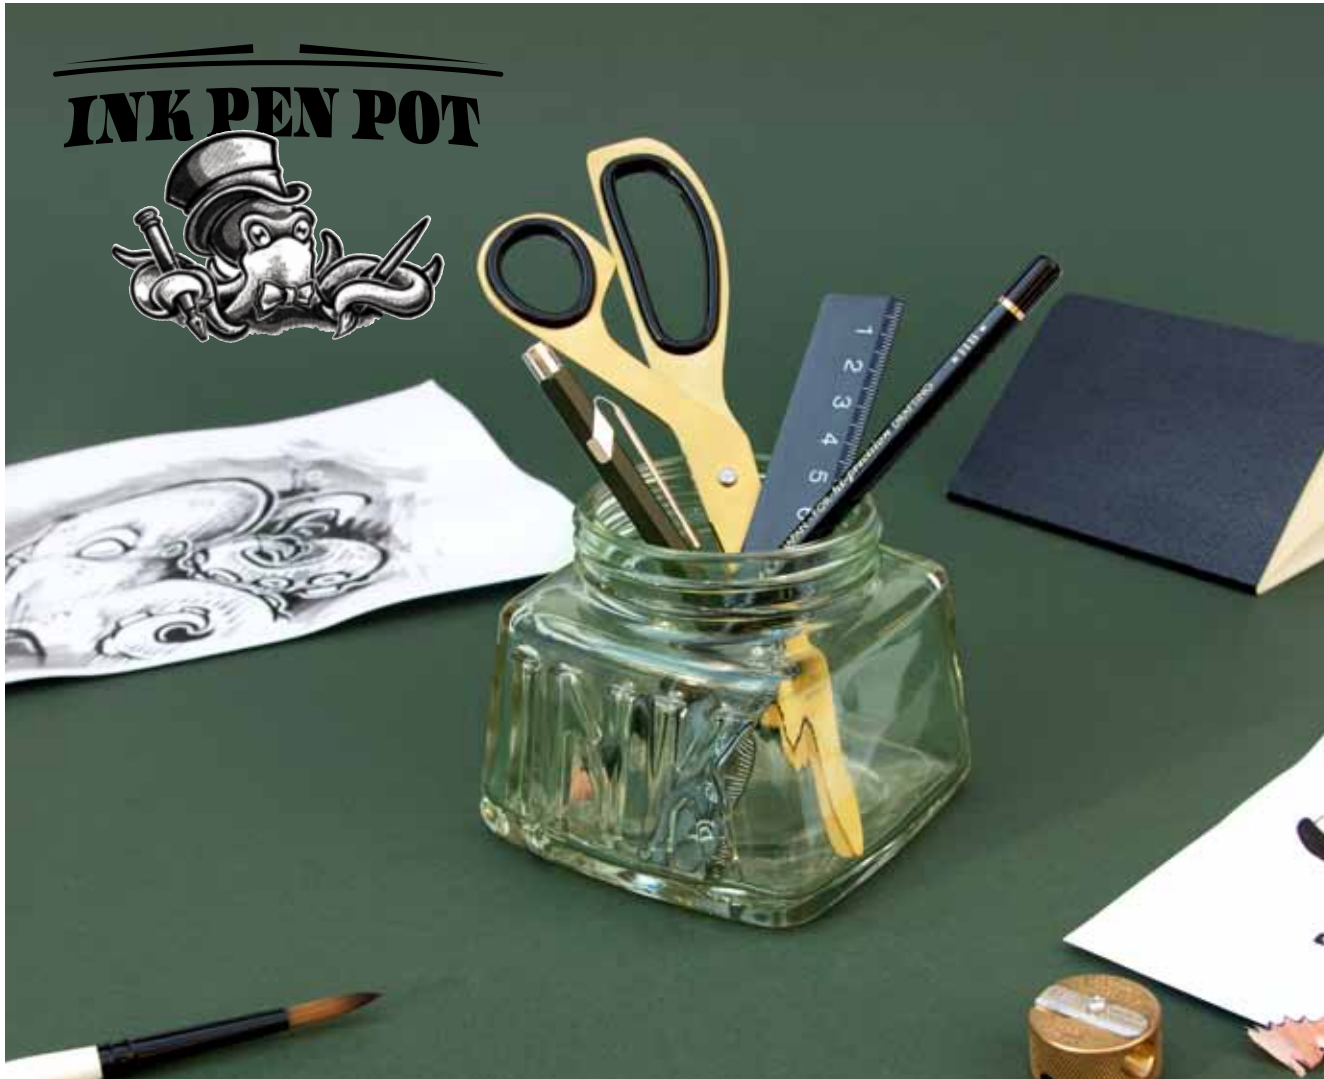

Ink Pen Pot

- Modern take on a timeless classic.
- Organise your writing tools.
- Green tinted soda glass.

Pack Size: 12

Product in pack: W95 x H90 x D95mm • W3.74 x H3.54 x D3.74in

Item Code: SK PENPOTINK1