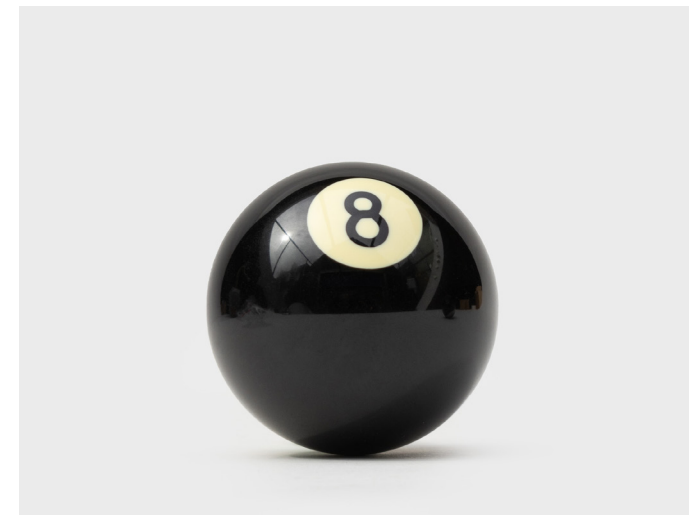

8 Ball Bottle Opener

- High gloss black 8 Ball with white logo
- Quality screw fitted steel opener insert
- Crack open your beverage with ease

Pack Size: 12

Product in pack: W90 x H120 x D90mm • W3.5 x H4.7 x D3.5in

Item Code: SK BOPOOLBALL8