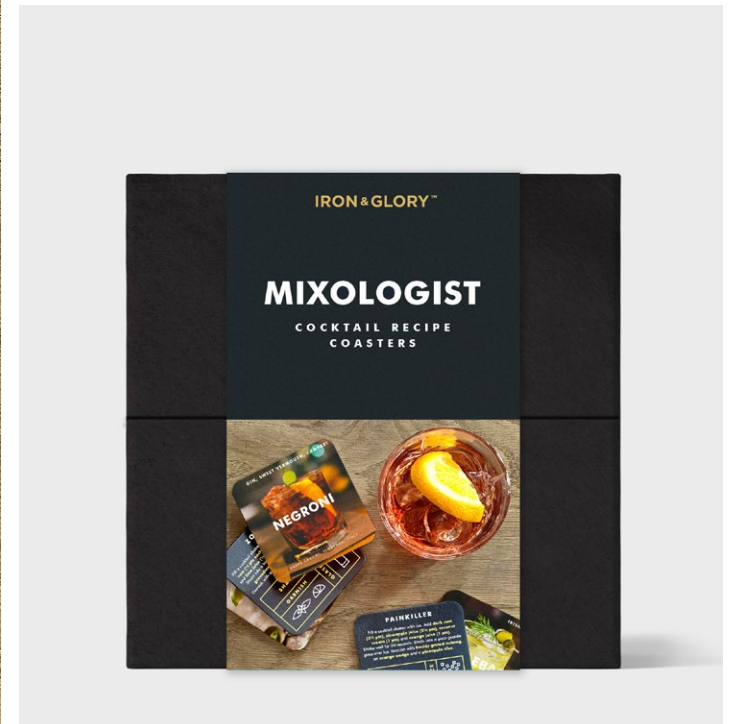

Pack Size: 6

Product in pack: Large: W150 x H135 x D90mm • W5.90 x H5.31 x D3.54in
Small: W95 x H85 x D60mm • W3.74 x H3.34 x D2.36in

Item Code: Mama: SK STPLEPHANT1L
Item Code: Baby: SK STPLEPHANT1S

Apocalypse Survival Kit by Iron & Glory

- Five piece survival set.
- Multi-tool / Wire Saw
- Compass / Key ring whistle / Key ring torch

Pack Size: 12

Product in pack: W95 x H72 x D25mm • W3.75 x H2.85 x D1.00in

Item Code: LK IAGASK

Mixologist

- 48 recipe cards with full colour photography.
- Includes 6 blanks for your own creations.
- Made from heavy duty 'beer mat' paperboard.