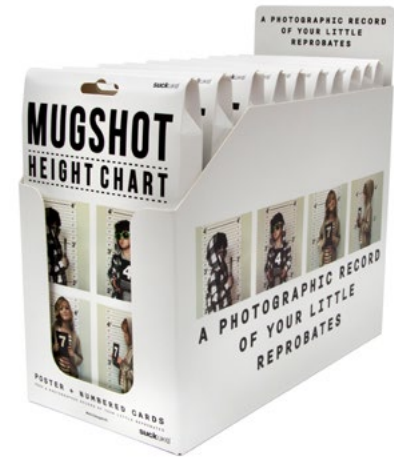

# Apocalypse Survival Kit by Iron & Glory

- Five piece survival set.
- Multi-tool / Wire Saw
- Compass / Key ring whistle / Key ring torch

**Pack Size:** 12

**Product in pack:** W95 x H72 x D25mm • W3.75 x H2.85 x D1.00in

**Item Code:** LK IAGASK

# Mixologist

- 48 recipe cards with full colour photography.
- Includes 6 blanks for your own creations.
- Made from heavy duty 'beer mat' paperboard.

**Pack Size:** 12

**Product in pack:** W100 x H100x D60mm • W3.9 x H3.9 x D2.4in

# Mugshot Height Chart

- Double sided poster with measurements in feet & inches / metres & cm
- 10 double sided number cards to show your age
- Keep a photographic record of your little ones as they grow