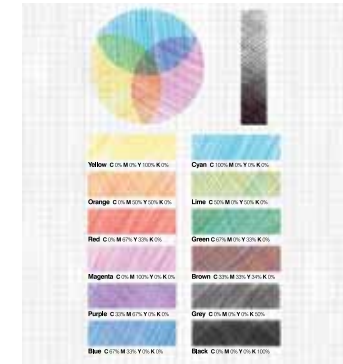

# CMYK Pen

- 4 colour ball point pen, includes the colours Cyan, Magenta, Yellow and Black.
- Can be used to create every colour by combining the 4.
- Includes a mixing guide on packet.

**Pack Size:** 24