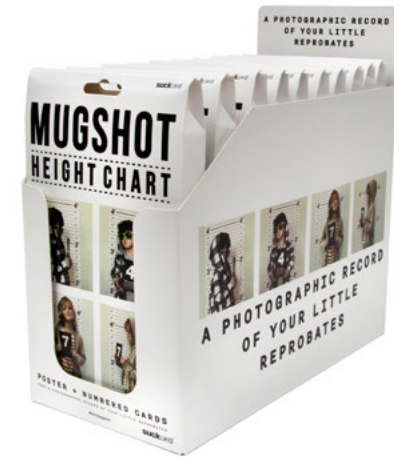

Rock On Headphone Stand

- Premium headphone display styled as rockers hand pose.
- Suitable for headsets or in-ear headphones.
- Weighted, with non-slip felt base.

Pack Size: LK LUKROKO: 6 • LK LUKROKOM: 12

Pack Size: 6

Product in pack: Large: W150 x H135 x D90mm • W5.90 x H5.31 x D3.54in
Small: W95 x H85 x D60mm • W3.74 x H3.34 x D2.36in

Item Code: Mama: SK STPLEPHANT1L
Item Code: Baby: SK STPLEPHANT1S

Apocalypse Survival Kit by Iron & Glory

- Five piece survival set.
- Multi-tool / Wire Saw
- Compass / Key ring whistle / Key ring torch

Pack Size: 12

Product in pack: W95 x H72 x D25mm • W3.75 x H2.85 x D1.00in

Item Code: LK IAGASK

Mixologist

- 48 recipe cards with full colour photography.
- Includes 6 blanks for your own creations.
- Made from heavy duty 'beer mat' paperboard.

Pack Size: 12

Product in pack: W100 x H100x D60mm • W3.9 x H3.9 x D2.4in

Item Code: LK IAGMO

Mugshot Height Chart

- Double sided poster with measurements in feet & inches / metres & cm
- 10 double sided number cards to show your age
- Keep a photographic record of your little ones as they grow